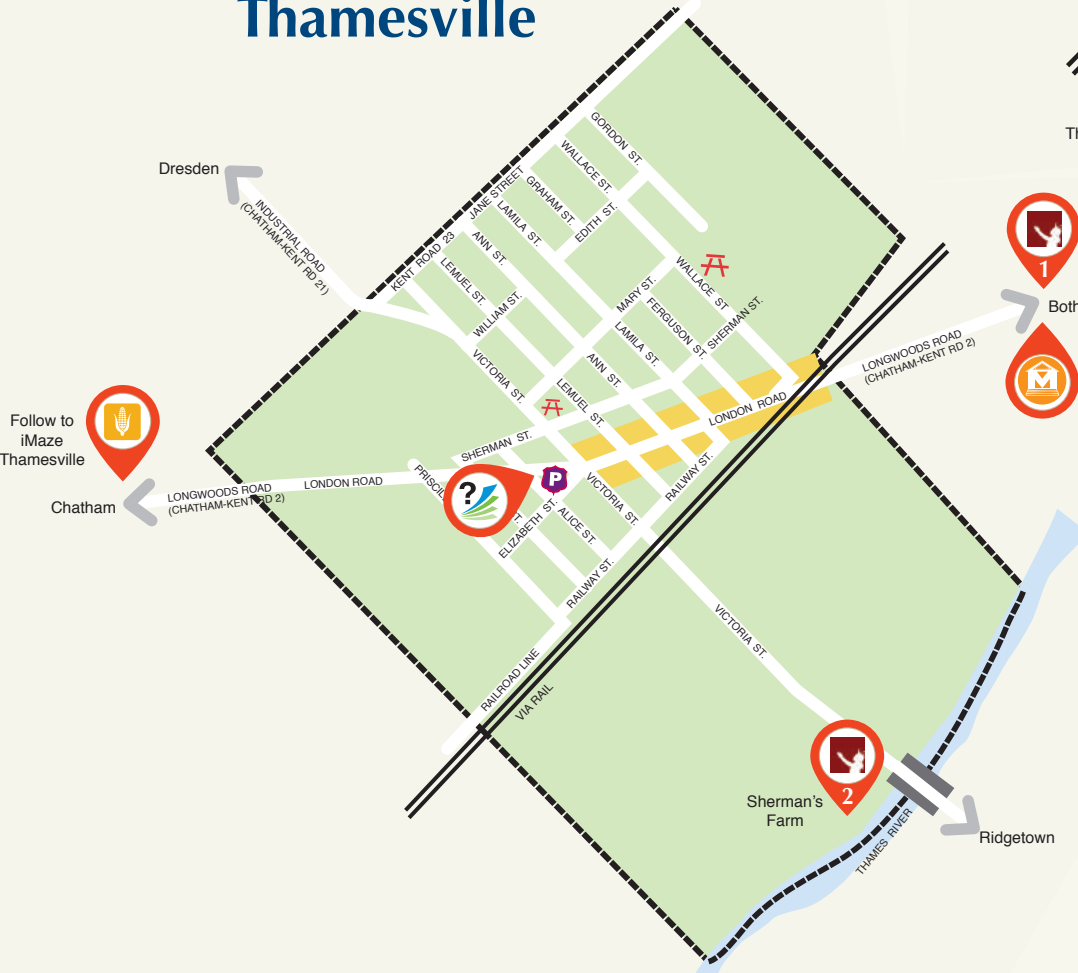

# Legend

Airport	
Angling	
Arena	
Bed & Breakfast	
Birding	
Boat Launch	
Bus Terminal	
Camping	
CK Police	
Conservation Area	
Golf Course	
Greyhound Bus	
Hotel/Motel	
Hospital	
Library/Visitor Information	
Marina/Boat Dock	
Museum	
Provincial Park	
Public Beach	
Recreational/Park	
Theatre	
VIA Rail Canada	
University/College	
401 Interchange	

**Chatham-Kent** | **VisitCK**  
*Cultivating Growth, Shore to Shore*

#VisitCK  
[www.VisitCK.ca](http://www.VisitCK.ca)

# VisitCK

- BOTHWELL**
- Bothwell Theatre/ Library/Seniors Centre/ Information**  
320 Main Street
  - Bothwell Oil Museum**  
29785 7th Concession
  - Parks Blueberries**  
14815 Longwoods Road
- RIDGETOWN & AREA**
- Ridgetown Library**  
54 Main Street
  - Ridge House Museum**  
53 Erie Street S.
  - University of Guelph, Ridgetown Campus**  
120 Main Street E.
  - Mary Webb Centre**  
87 Gosnell Line Highgate
  - Clear Creek Forest**  
19084 Clearville Road Muirkirk
  - Greenview Aviaries**  
12752 Talbot Trail, Morpeth
- THAMESVILLE**
- Tecumseh Monument**  
14376 Longwoods Road
  - Sherman's Farm**  
Victoria Road
  - Thamesville Library**  
3 London Road
  - Fairfield Museum**  
14878 Longwoods Road
  - iMaze**  
12768 Longwoods Road

# Legend

Angling	
Arena	
Bed & Breakfast	
Birding	
Boat Launch	
Bus Terminal	
Camping	
CK Police	
Conservation Area	
Golf Course	
Greyhound Bus	
Hotel/Motel	
Hospital	
Library/Visitor Information	
Marina/Boat Dock	
Museum	
Provincial Park	
Public Beach	
Recreational/Park	
Shopping District	
Theatre	
VIA Rail Canada	
University/College	