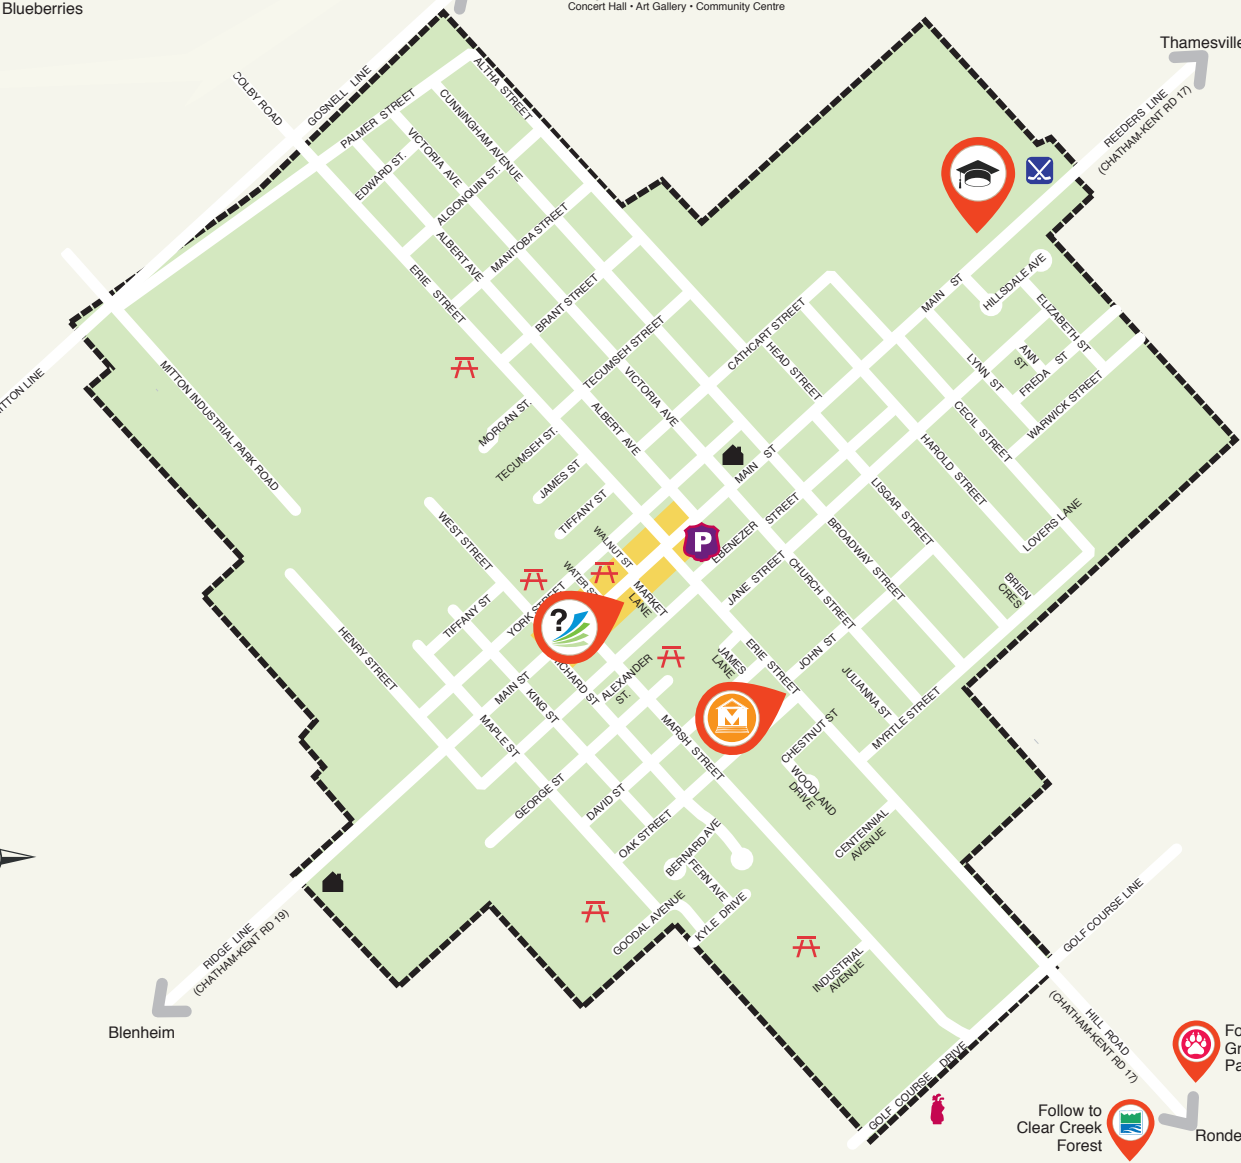

Ridgetown

www.ridgetown.com