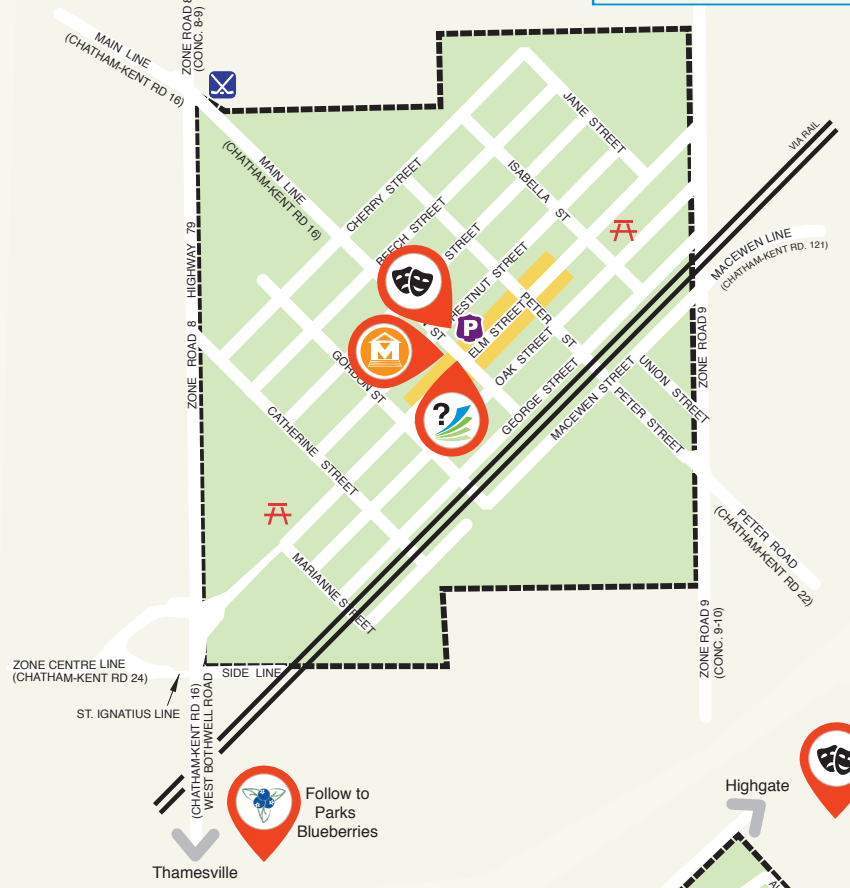

Bothwell

www.bothwellontario.ca