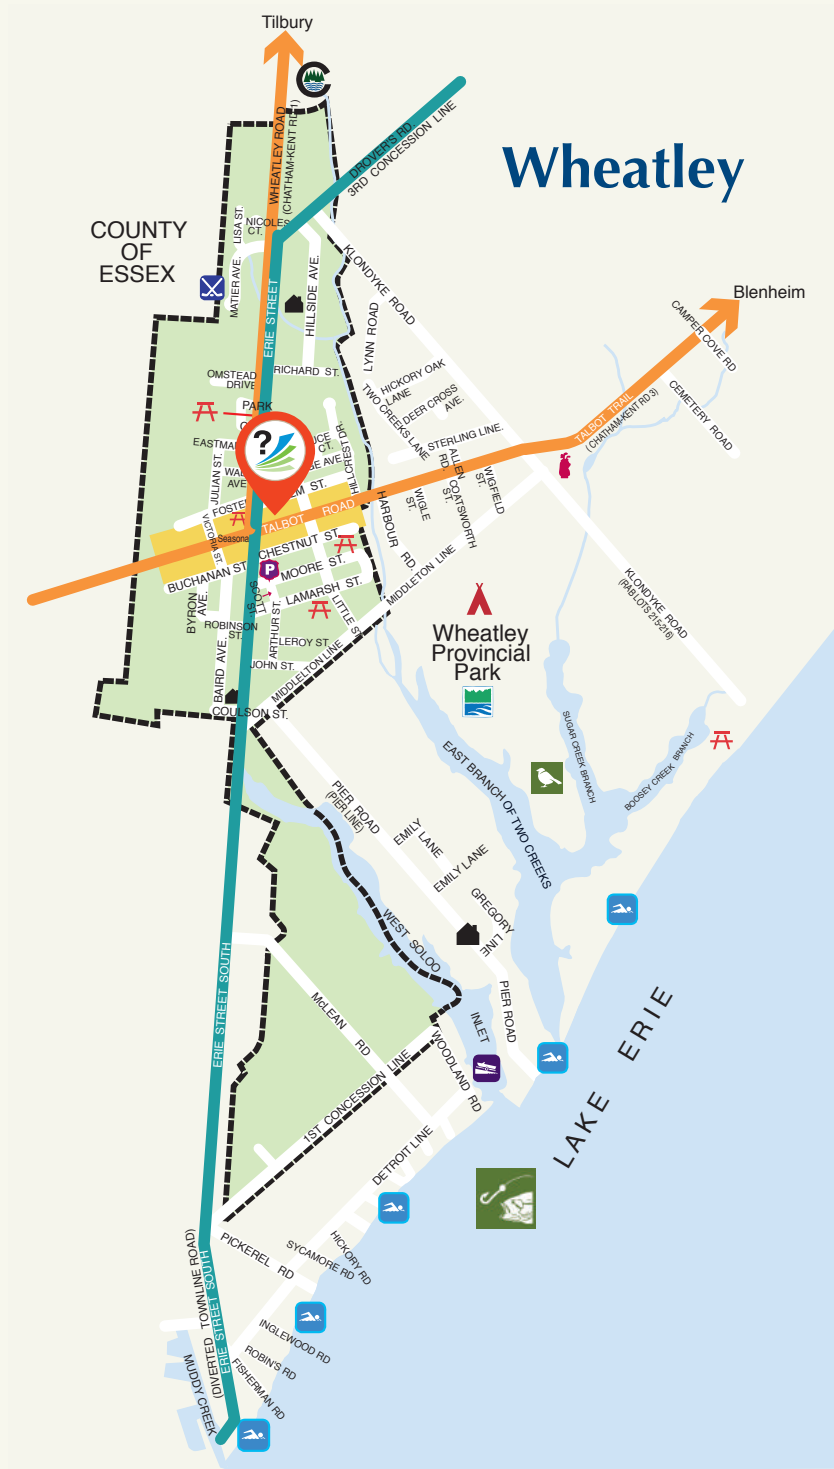

Tourism Routes

	Underground Railroad Route www.VisitCK.ca
	Tecumseh Parkway Route www.1812ontario.ca
	Waterfront Trail www.waterfronttrail.org
	Cruise the Coast Motorcycle Route www.cruisethecoast.ca

Chatham-Kent | **VisitCK**
Cultivating Growth, Shore to Shore

#VisitCK
www.VisitCK.ca

Featuring the maps of *Lighthouse Cove, Tilbury and Wheatley* on reverse.

Lighthouse Cove

www.tilburyontario.com

Tilbury

- Chatham-Kent Trails
www.chatham-kent.ca/trails
- Ontario Barn Quilt Trails
www.barnquilttrails.ca
- Buy Local! Buy Fresh!
www.buylocalbuyfreshchathamkent.com

Wheatley

VisitCK

- TILBURY**
 - Tilbury Library
2 Queen Street
 - Lighthouse Conservation Area
19028 Harbour Drive
- WHEATLEY**
 - Wheatley Library
35 Talbot Road W.
 - Two Creeks Conservation Area
21638 1 Kent Road
 - Wheatley Provincial Park
21116 Klondyke Road

Tourism Routes

LIGHTHOUSE COVE & WHEATLEY
Waterfront Trail

TILBURY & WHEATLEY
Cruise the Coast Motorcycle Route

Legend

Angling	
Arena	
Bed & Breakfast	
Birding	
Boat Launch	
Bus Terminal	
Camping	
CK Police	
Conservation Area	
Golf Course	
Greyhound Bus	
Hotel/Motel	
Hospital	
Library/Visitor Information	
Marina/Boat Dock	
Museum	
Provincial Park	
Public Beach	
Recreational/Park	
Shopping District	
Theatre	
VIA Rail Canada	
University/College	