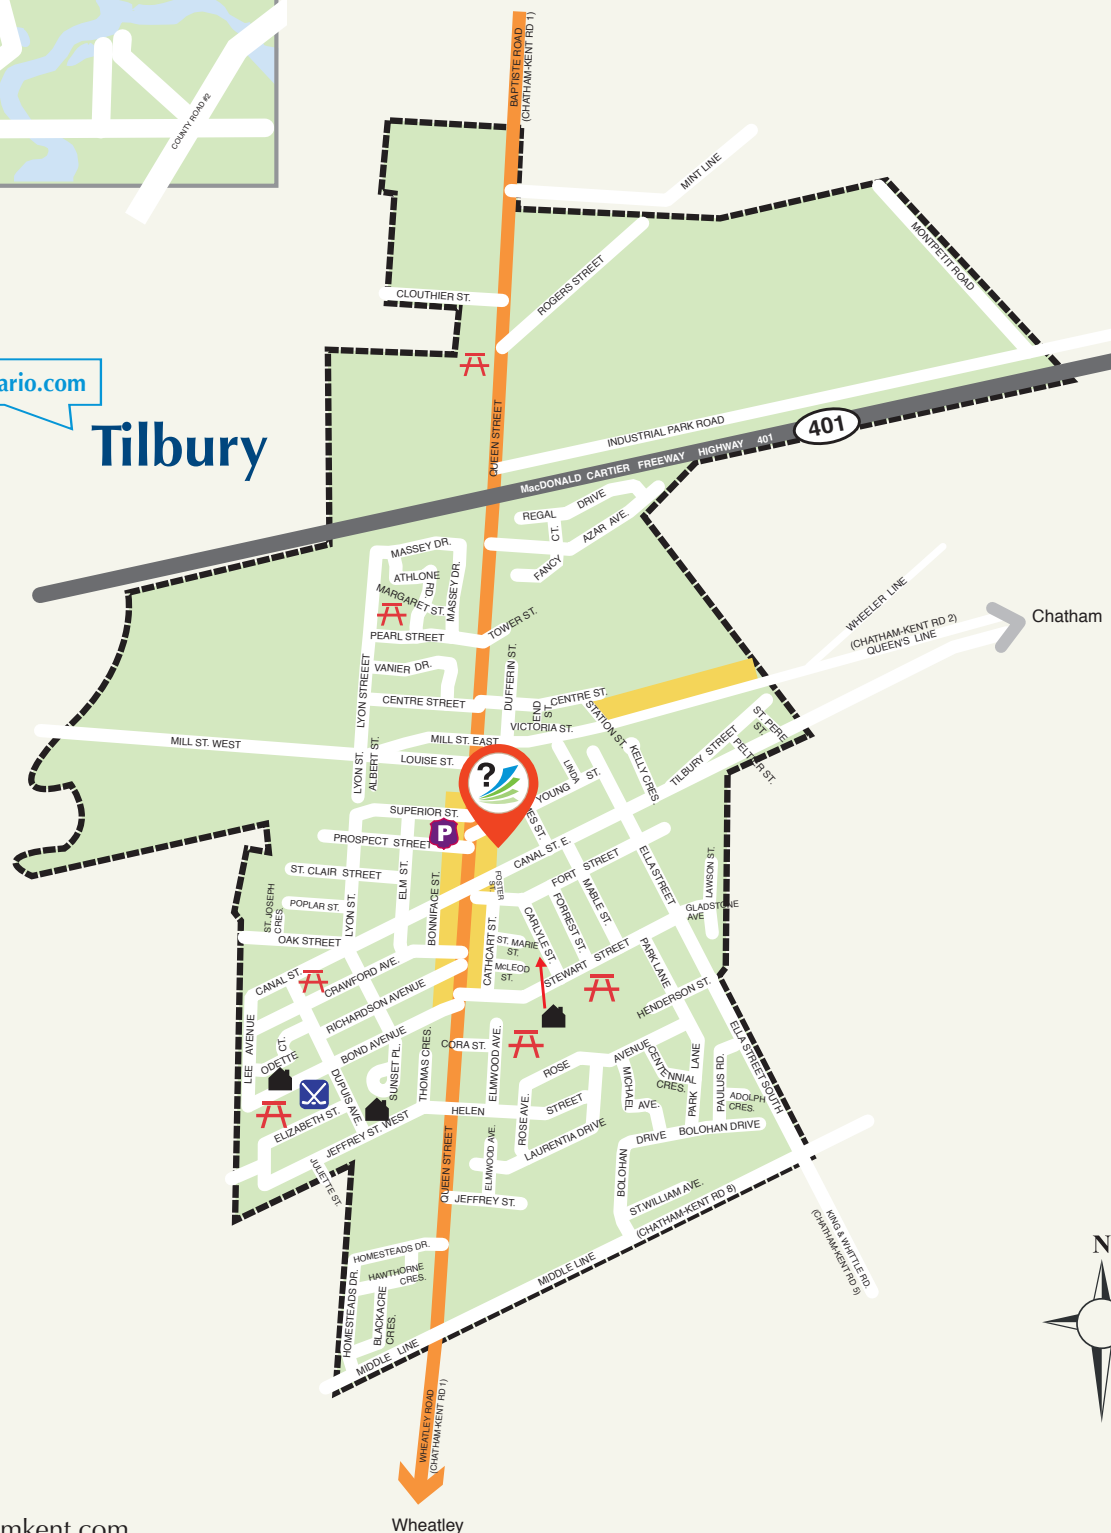

Tourism Routes

	Underground Railroad Route www.VisitCK.ca
	Tecumseh Parkway Route www.1812ontario.ca
	Waterfront Trail www.waterfronttrail.org
	Cruise the Coast Motorcycle Route www.cruisethecoast.ca

Chatham-Kent | **VisitCK**
Cultivating Growth, Shore to Shore

#VisitCK
www.VisitCK.ca

Featuring the maps of *Lighthouse Cove, Tilbury and Wheatley* on reverse.

Lighthouse Cove

www.tilburyontario.com

Tilbury

- Chatham-Kent Trails
www.chatham-kent.ca/trails
- Ontario Barn Quilt Trails
www.barnquilttrails.ca
- Buy Local! Buy Fresh!
www.buylocalbuyfreshchathamkent.com

Wheatley

VisitCK

- TILBURY**
 - Tilbury Library
2 Queen Street
 - Lighthouse Conservation Area
19028 Harbour Drive
- WHEATLEY**
 - Wheatley Library
35 Talbot Road W.
 - Two Creeks Conservation Area
21638 1 Kent Road
 - Wheatley Provincial Park
21116 Klondyke Road

Tourism Routes

LIGHTHOUSE COVE & WHEATLEY
Waterfront Trail

TILBURY & WHEATLEY
Cruise the Coast Motorcycle Route

Legend

Angling	
Arena	
Bed & Breakfast	
Birding	
Boat Launch	
Bus Terminal	
Camping	
CK Police	
Conservation Area	
Golf Course	
Greyhound Bus	
Hotel/Motel	
Hospital	
Library/Visitor Information	
Marina/Boat Dock	
Museum	
Provincial Park	
Public Beach	
Recreational/Park	
Shopping District	
Theatre	
VIA Rail Canada	
University/College	