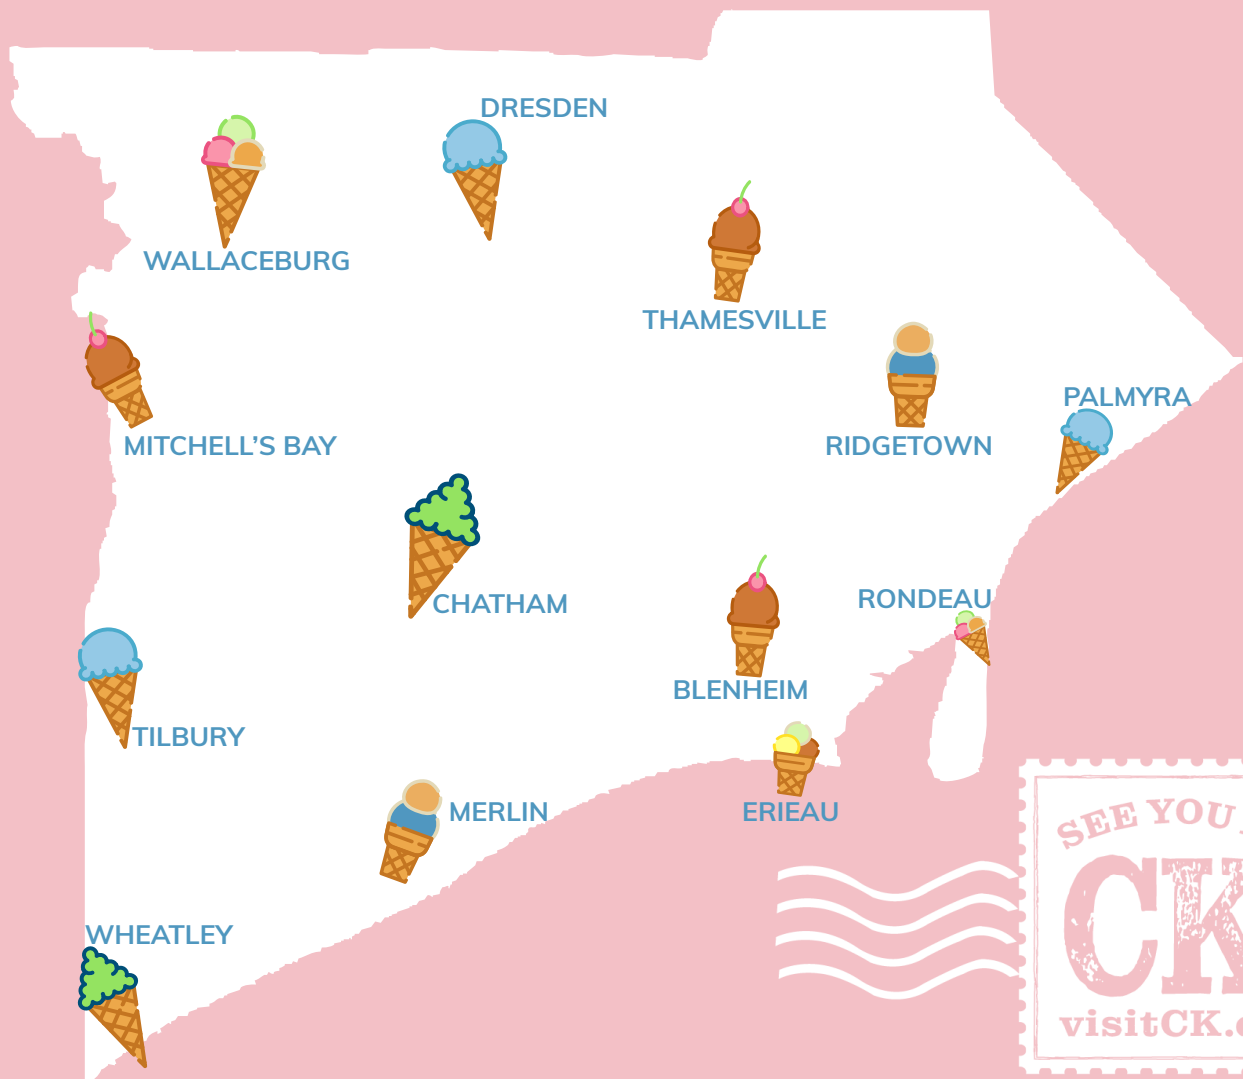

VISITCK ICE CREAM SPOTS CHECKLIST

Blenheim

- Frostbites
- Home Run Restaurant

Chatham

- Bowl of Cream
- Cone and Shake Shop
- Dairy Queen Grill & Chill
- Ice Cream Dreams
- Kool Kone Ice Cream Shop
- Marble Slab Creamery
- Riverside Ice Cream

Dresden

- Sugared Spoon

Erieau

- ErieView Ice Cream
- Mariner's Cone and Shake

Merlin

- Flame & Frostbite

Mitchell's Bay

- The Ice Cream Parlour

Palmyra

- Crazy 8 Barn and Garden

Ridgetown

- Riverside Ice Cream
- Yeck's The Other Place

Rondeau

- Bayview Market

Tilbury

- Red Diamond Nuts
- Tilbury Scoops

Thamesville

- Sugared Spoon

Wallaceburg

- Mom & Pop's Ice Cream Shoppe
- Sugar Shack

Wheatley

- iScreams

Chatham-Kent

VisitCK