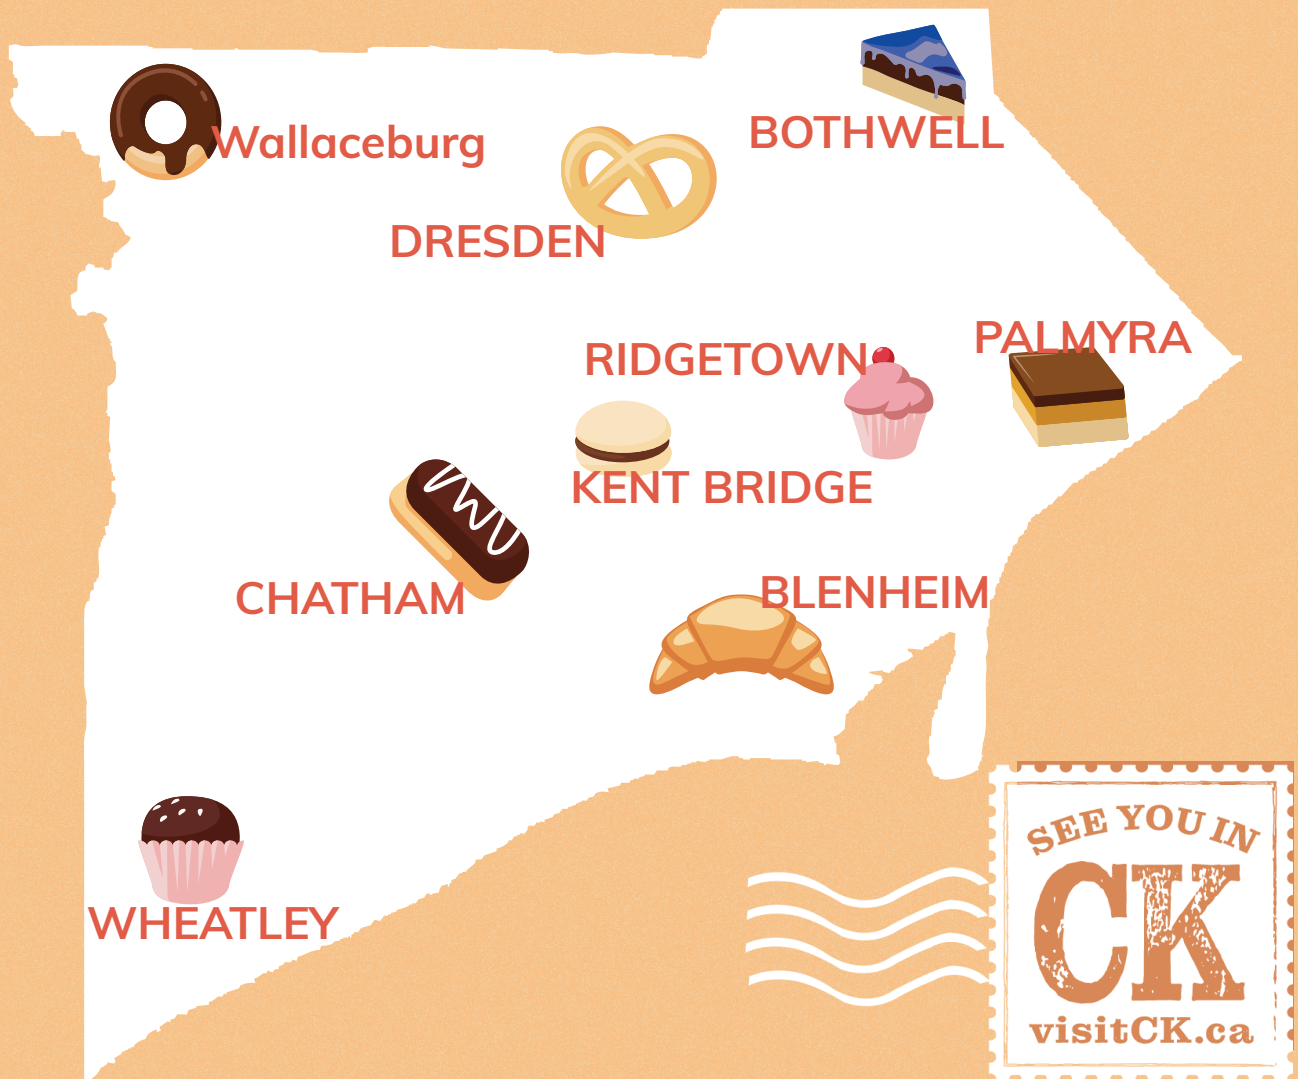

VISITCK BAKERY TRAIL CHECKLIST

Blenheim

- Charlie's Cafe

Bothwell

- Park's Blueberries & Country Store

Chatham

- Airlines Cafe
- Big Ricki's Little Bake Shoppe
- Homebaked Kitchen Company
- Maple City Bakery
- Sam's Percolator
- Sweet & Salty Crepe Bar
- Sweet C's Cookie Creations
- The Dutch Market
- William St. Cafe

Dresden

- Union Block Bakery

Kent Bridge

- Kent Bridge Country Market

Palmyra

- Crazy 8 Barn & Garden

Ridgetown

- Common Ground Acoustic Cafe
- Jojo's Paradise Cafe and Bakery
- Pinnell's Bakery and Coffee Shop

Wheatley

- Heidi's Eats and Sweets
- Lil Hil's Coffee Shop

Wallaceburg

- Your Hometown Deli