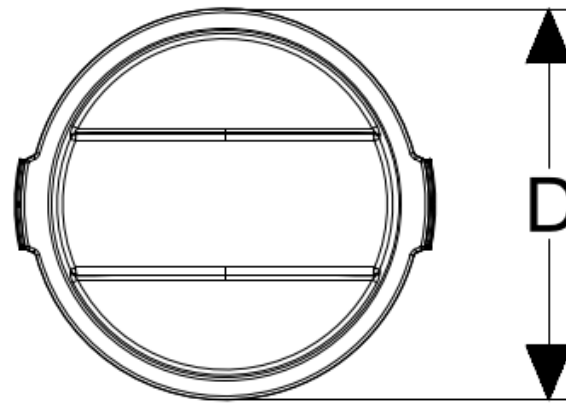

25 Gallon Round Can

Specifications	IN/LB	CM/KG
Capacity (Gallons / Liters)	25 Gal	94.6 L
Overall Depth (D)	23.0	58.4
Overall Width (W)	24.7	62.7
Overall Height with Lid (H)	26.3	66.8