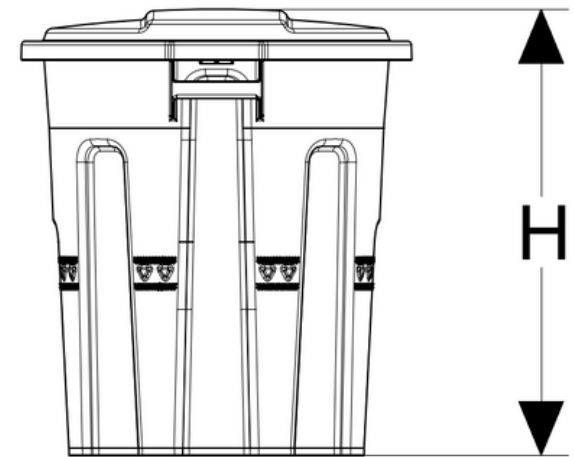

25 Gallon Round Can

Specifications	IN/LB	CM/KG
Capacity (Gallons / Liters)	25 Gal	94.6 L
Overall Depth (D)	23.0	58.4
Overall Width (W)	24.7	62.7
Overall Height with Lid (H)	26.3	66.8