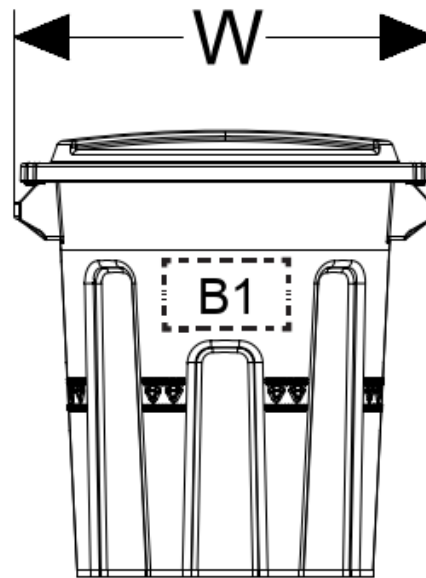

25 Gallon Round Can

Specifications	IN/LB	CM/KG
Capacity (Gallons / Liters)	25 Gal	94.6 L
Overall Depth (D)	23.0	58.4
Overall Width (W)	24.7	62.7
Overall Height with Lid (H)	26.3	66.8