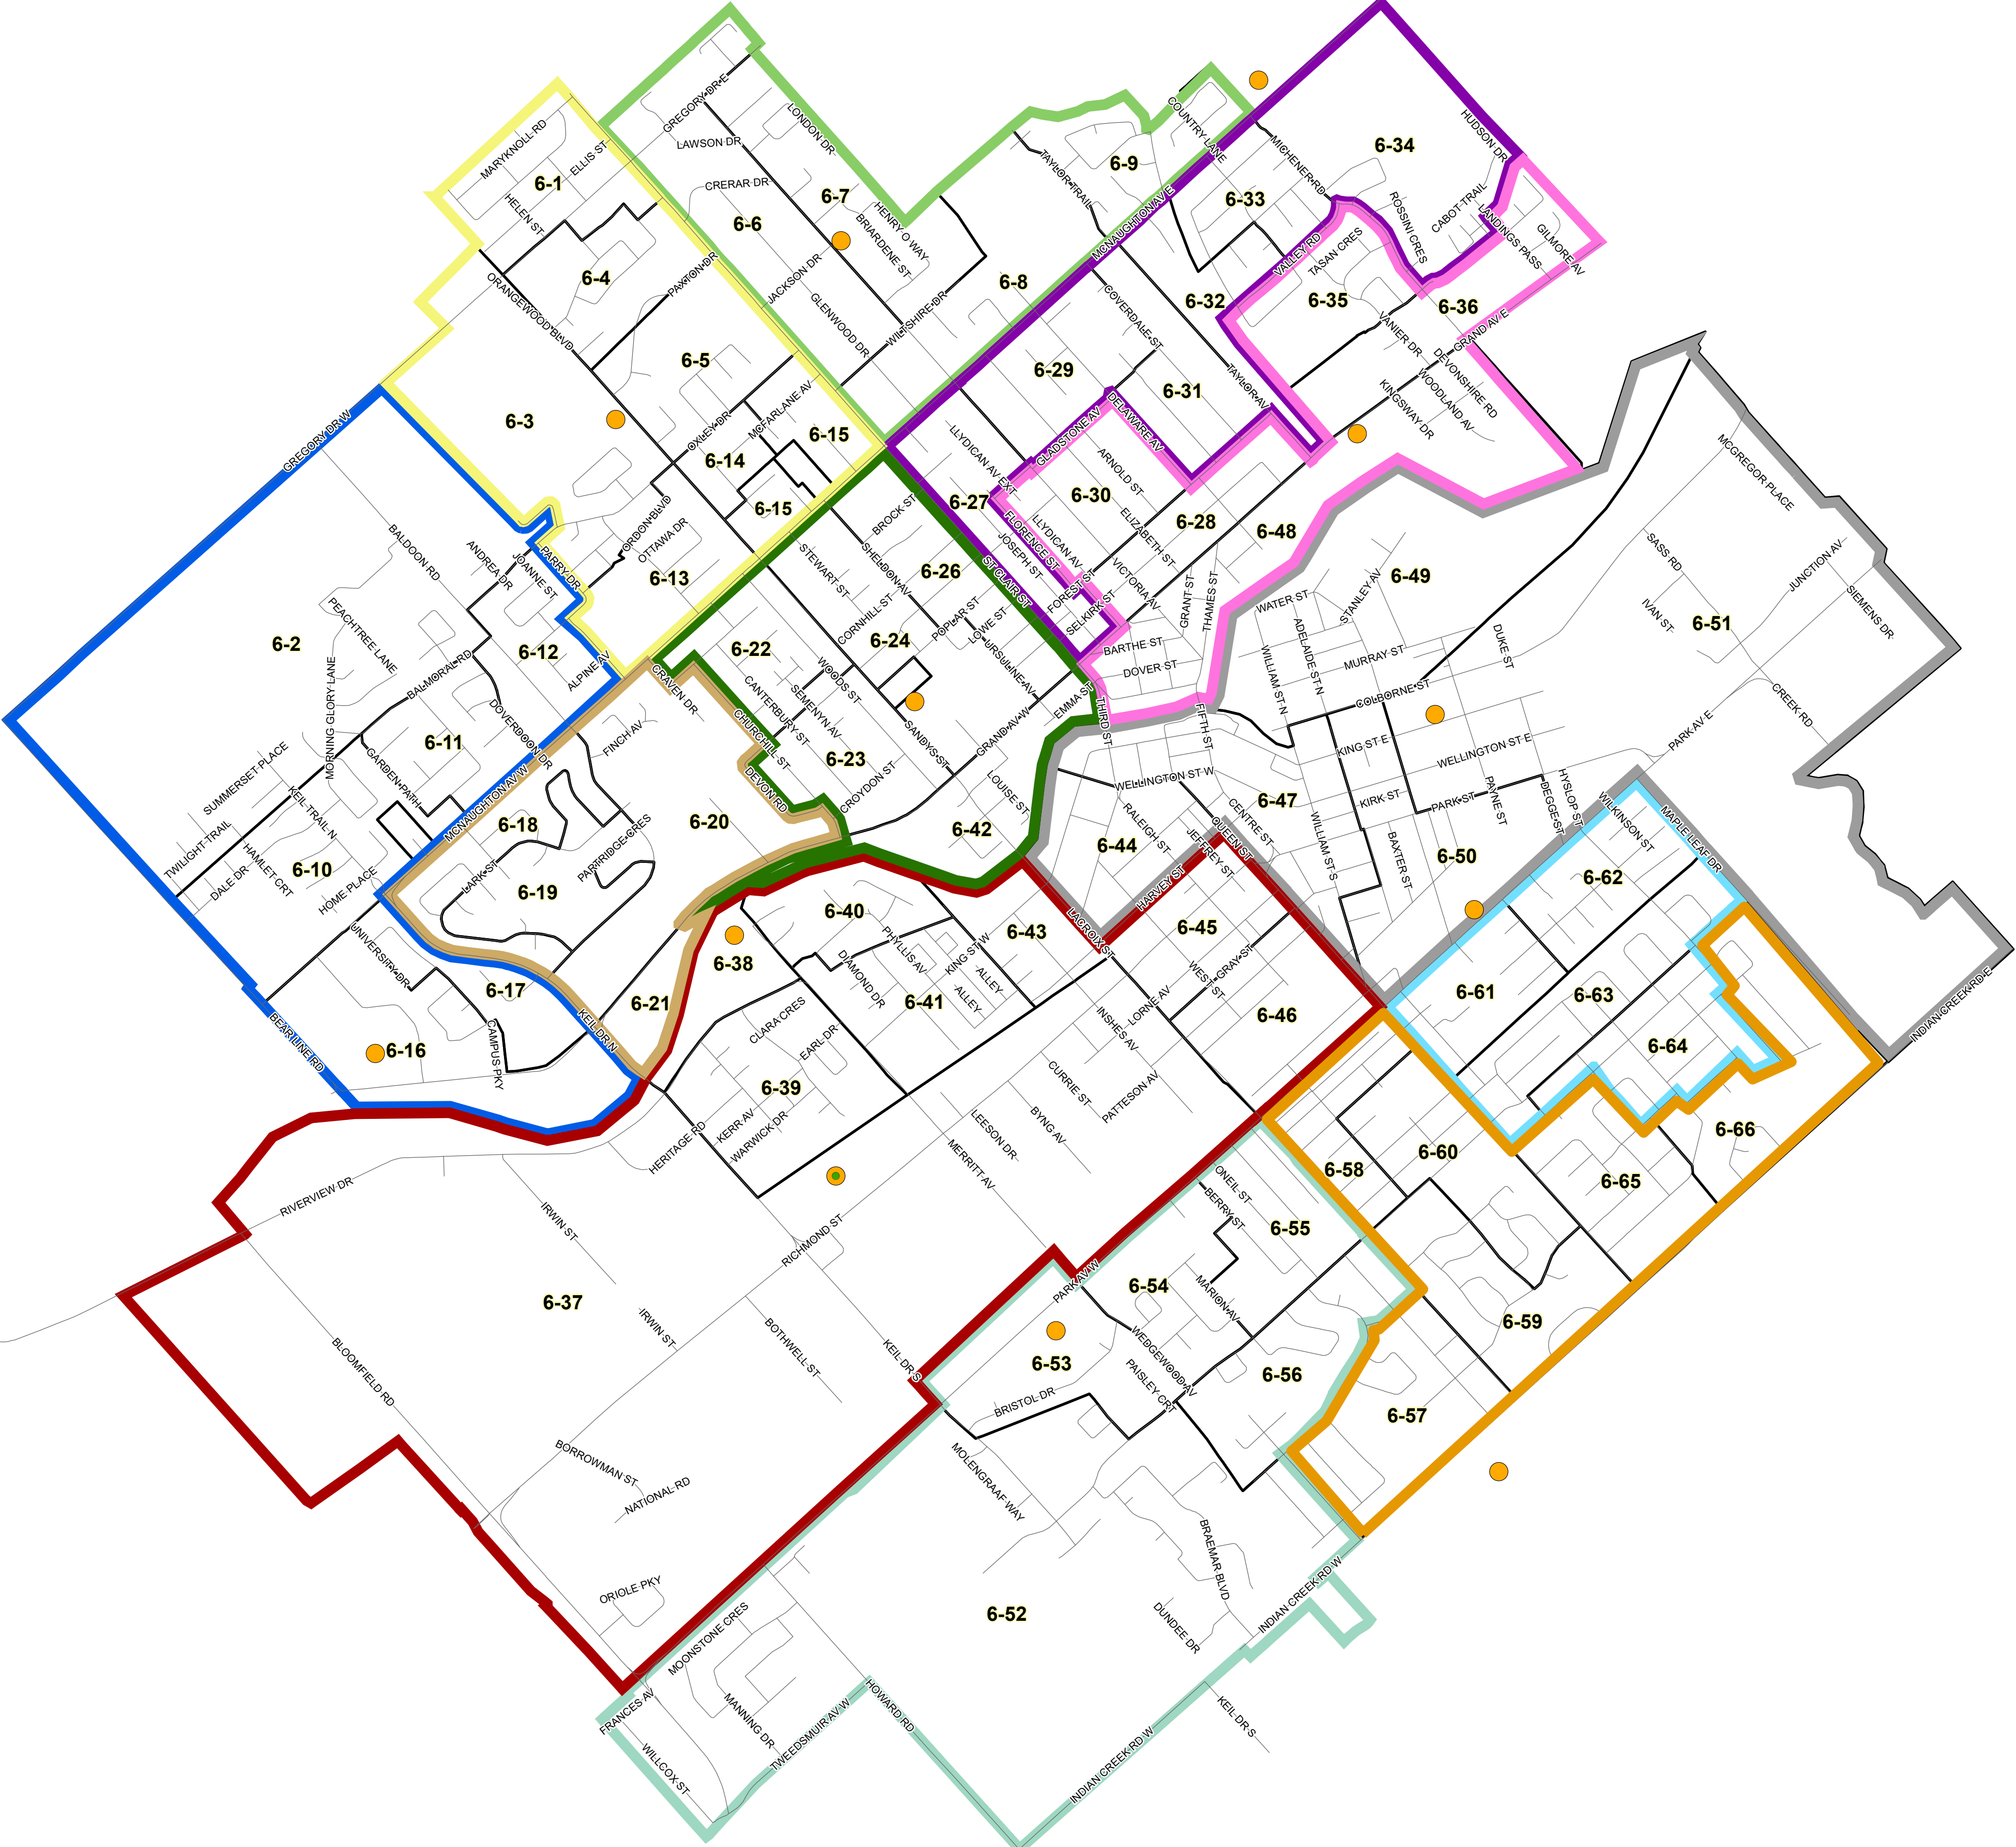

Building Name	Address	Community	Polling Location	
Active Lifestyle Centre	20 Merritt Avenue	Chatham	●	
Eben-Ezer Christian School	485 McNaughton Avenue E	Chatham		
Evangel Community Church	76 Sandys Street	Chatham		
John D. Bradley Convention Centre	565 Richmond Street	Chatham		
Links of Kent Golf Club	120 Indian Creek Road W	Chatham		
Portuguese Club	346 Grand Avenue E	Chatham		
Praise Fellowship Church	165 Park Avenue E	Chatham		
Salvation Army Church	46 Orangewood Boulevard	Chatham		
Sprucedale United Church	493 Victoria Avenue	Chatham		
St. Clair College Health Plex	1001 Grand Avenue W	Chatham		
St. Paul's Congregational Church	450 Park Avenue W	Chatham		
Wish Centre	177 King Street E	Chatham		
John D. Bradley Convention Centre	565 Richmond Street	Chatham		ADV ●

This is not a plan of survey.

Ward 6 - Chatham Municipal Election