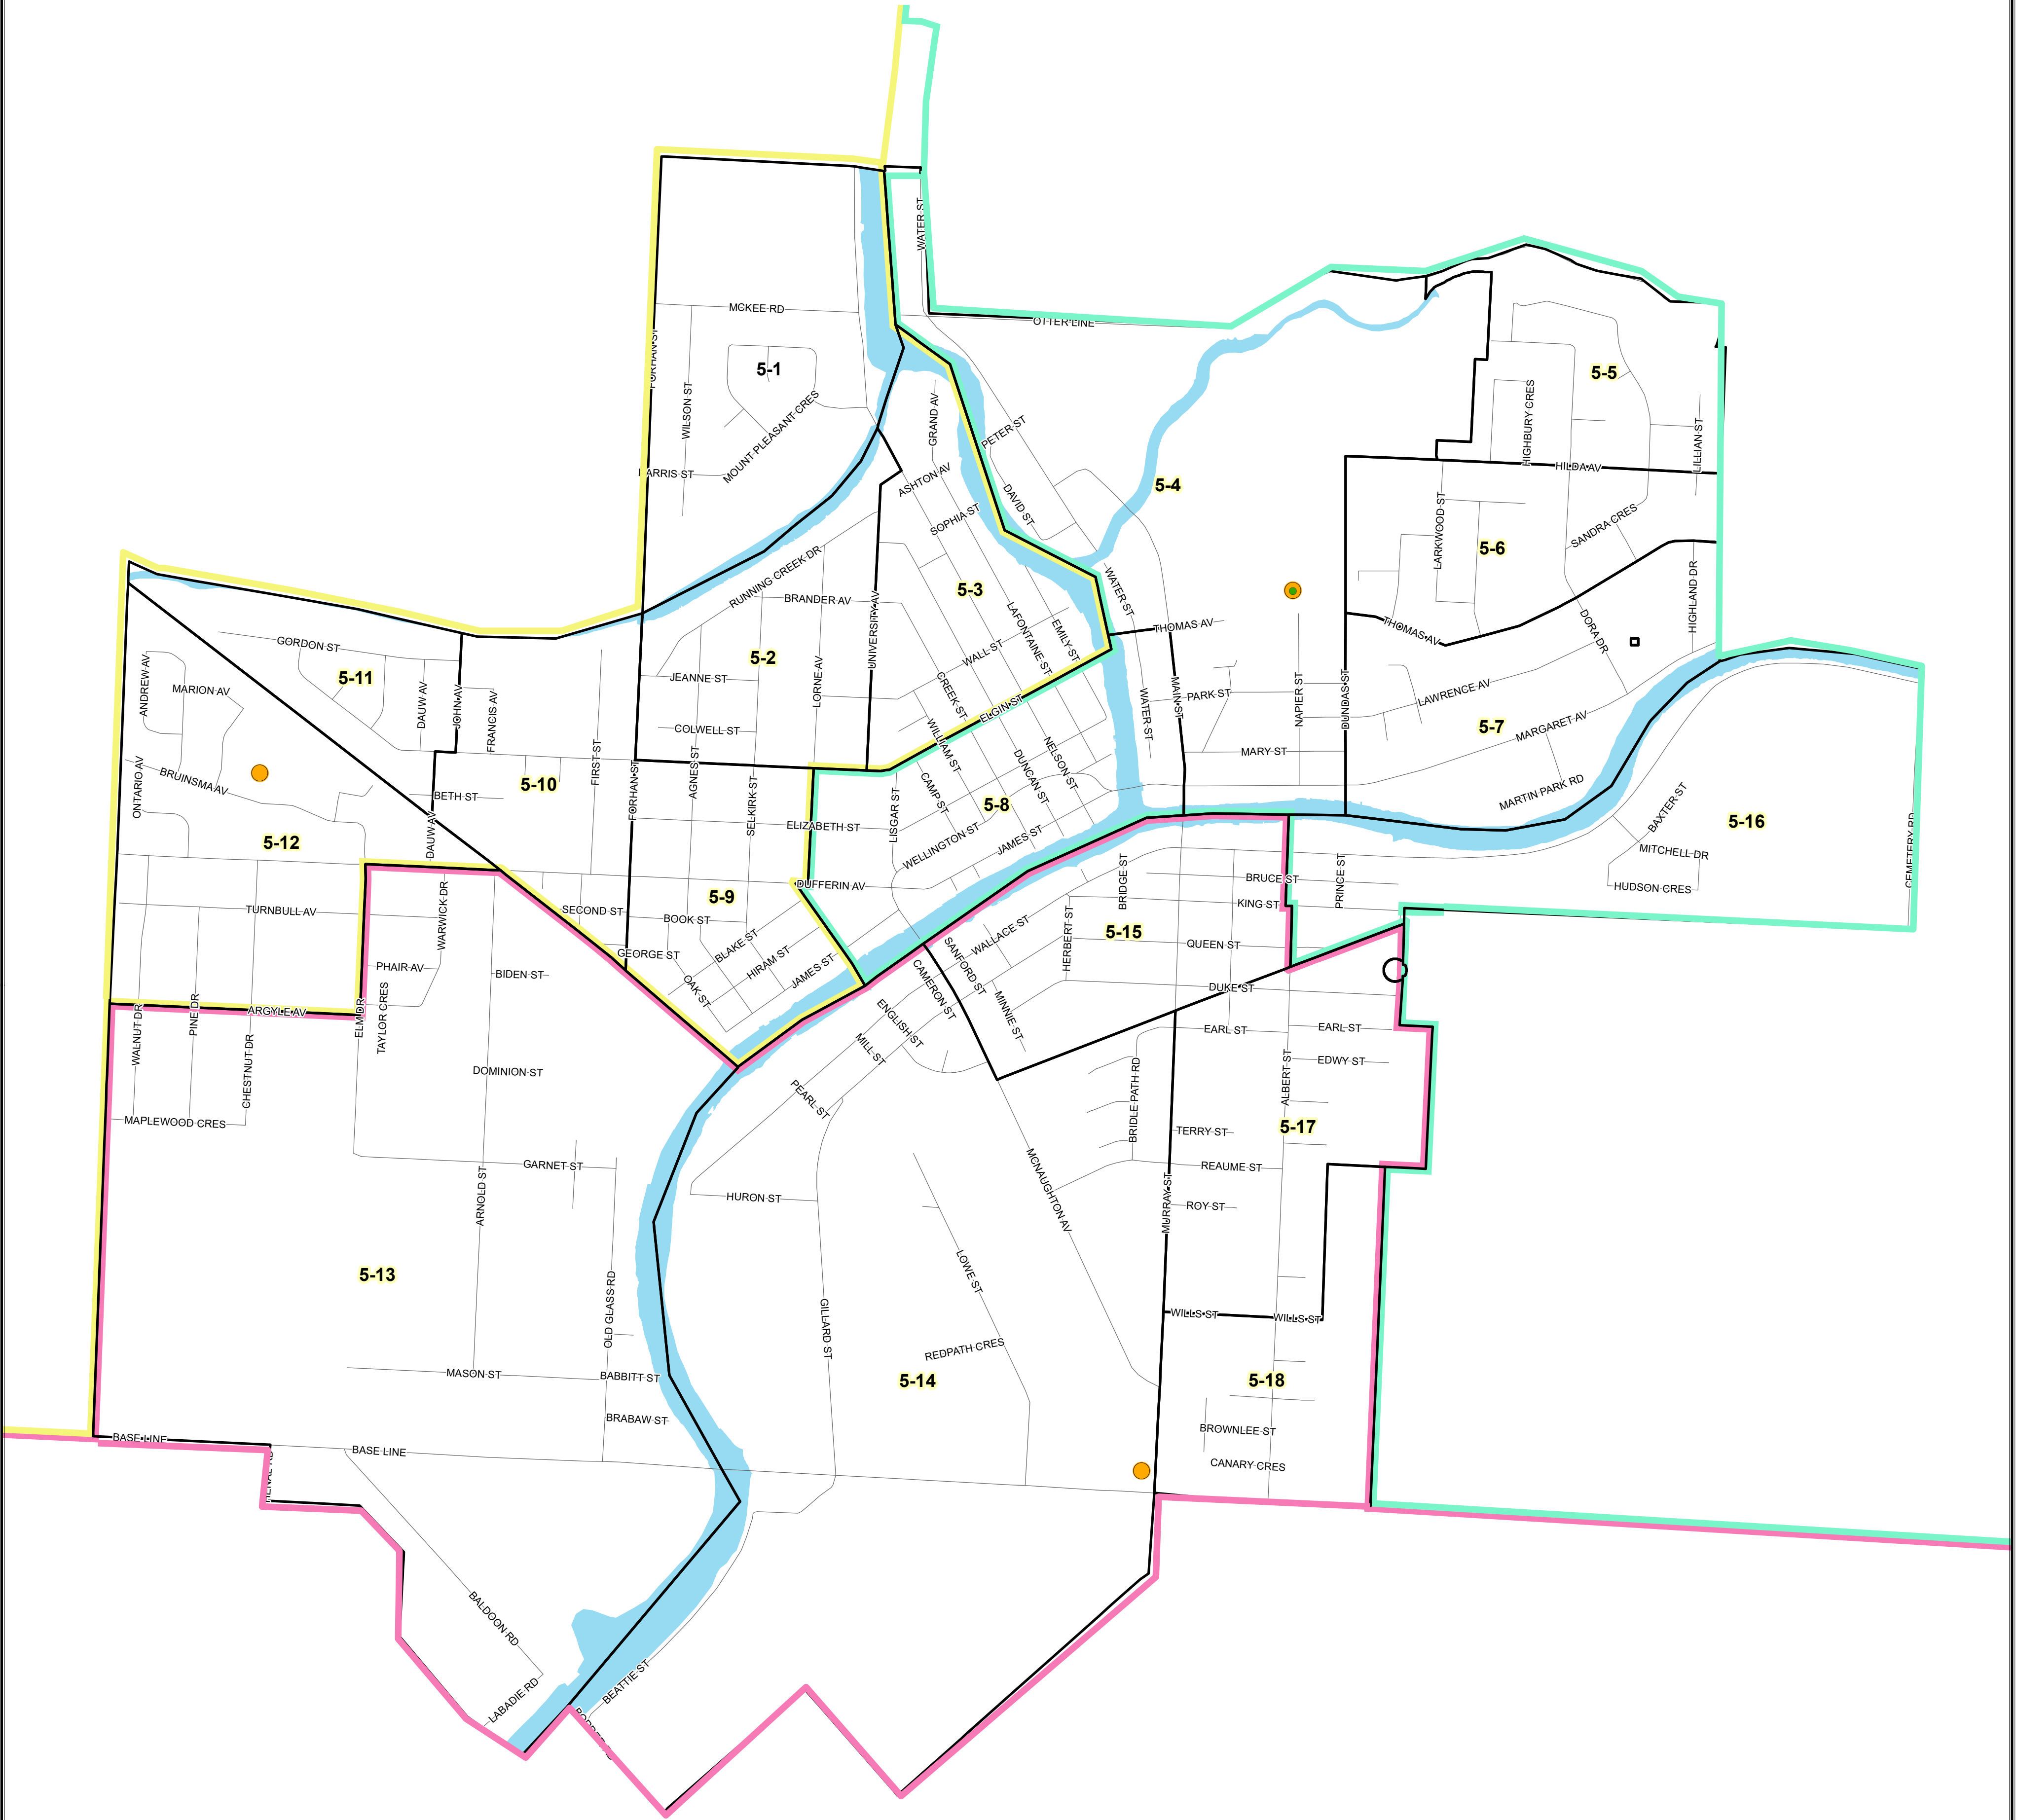

Building Name	Address	Community	Polling Location
First Baptist Church	99 Thomas Avenue	Wallaceburg	●
Knights of Columbus Hall	800 Murray Street	Wallaceburg	
Wallaceburg Christian Reformed Church	150 Bruinsma Avenue	Wallaceburg	
First Baptist Church	99 Thomas Avenue	Wallaceburg	ADV ●

This is not a plan of survey.

Ward 5 - Wallaceburg Municipal Election