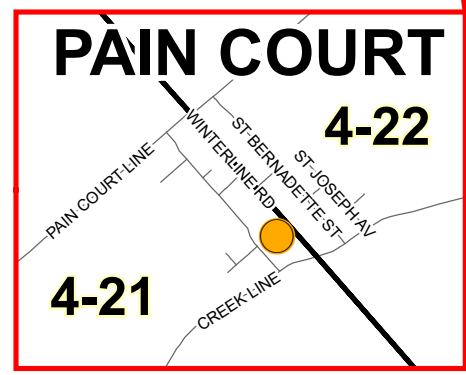

Building Name	Address	Community	Polling Location
Dover Kinsmen Club	7106 St. Philippe Line	Grande Pointe	●
Hidden Hills Golf Course	25393 St. Clair Road	Chatham	
Immaculate Conception Hall	24152 Winterline Road	Pain Court	
Ken Houston Memorial Arena	1212 North Street	Dresden	
First Baptist Church	99 Thomas Avenue	Wallaceburg	
Knights of Columbus Hall	800 Murray Street	Wallaceburg	
Wallaceburg Christian Reformed Church	150 Bruinsma Avenue	Wallaceburg	
Ken Houston Memorial Arena	1212 North Street	Dresden	●
First Baptist Church	99 Thomas Avenue	Wallaceburg	

This is not a plan of survey.

Ward 4 - North Kent Municipal Election