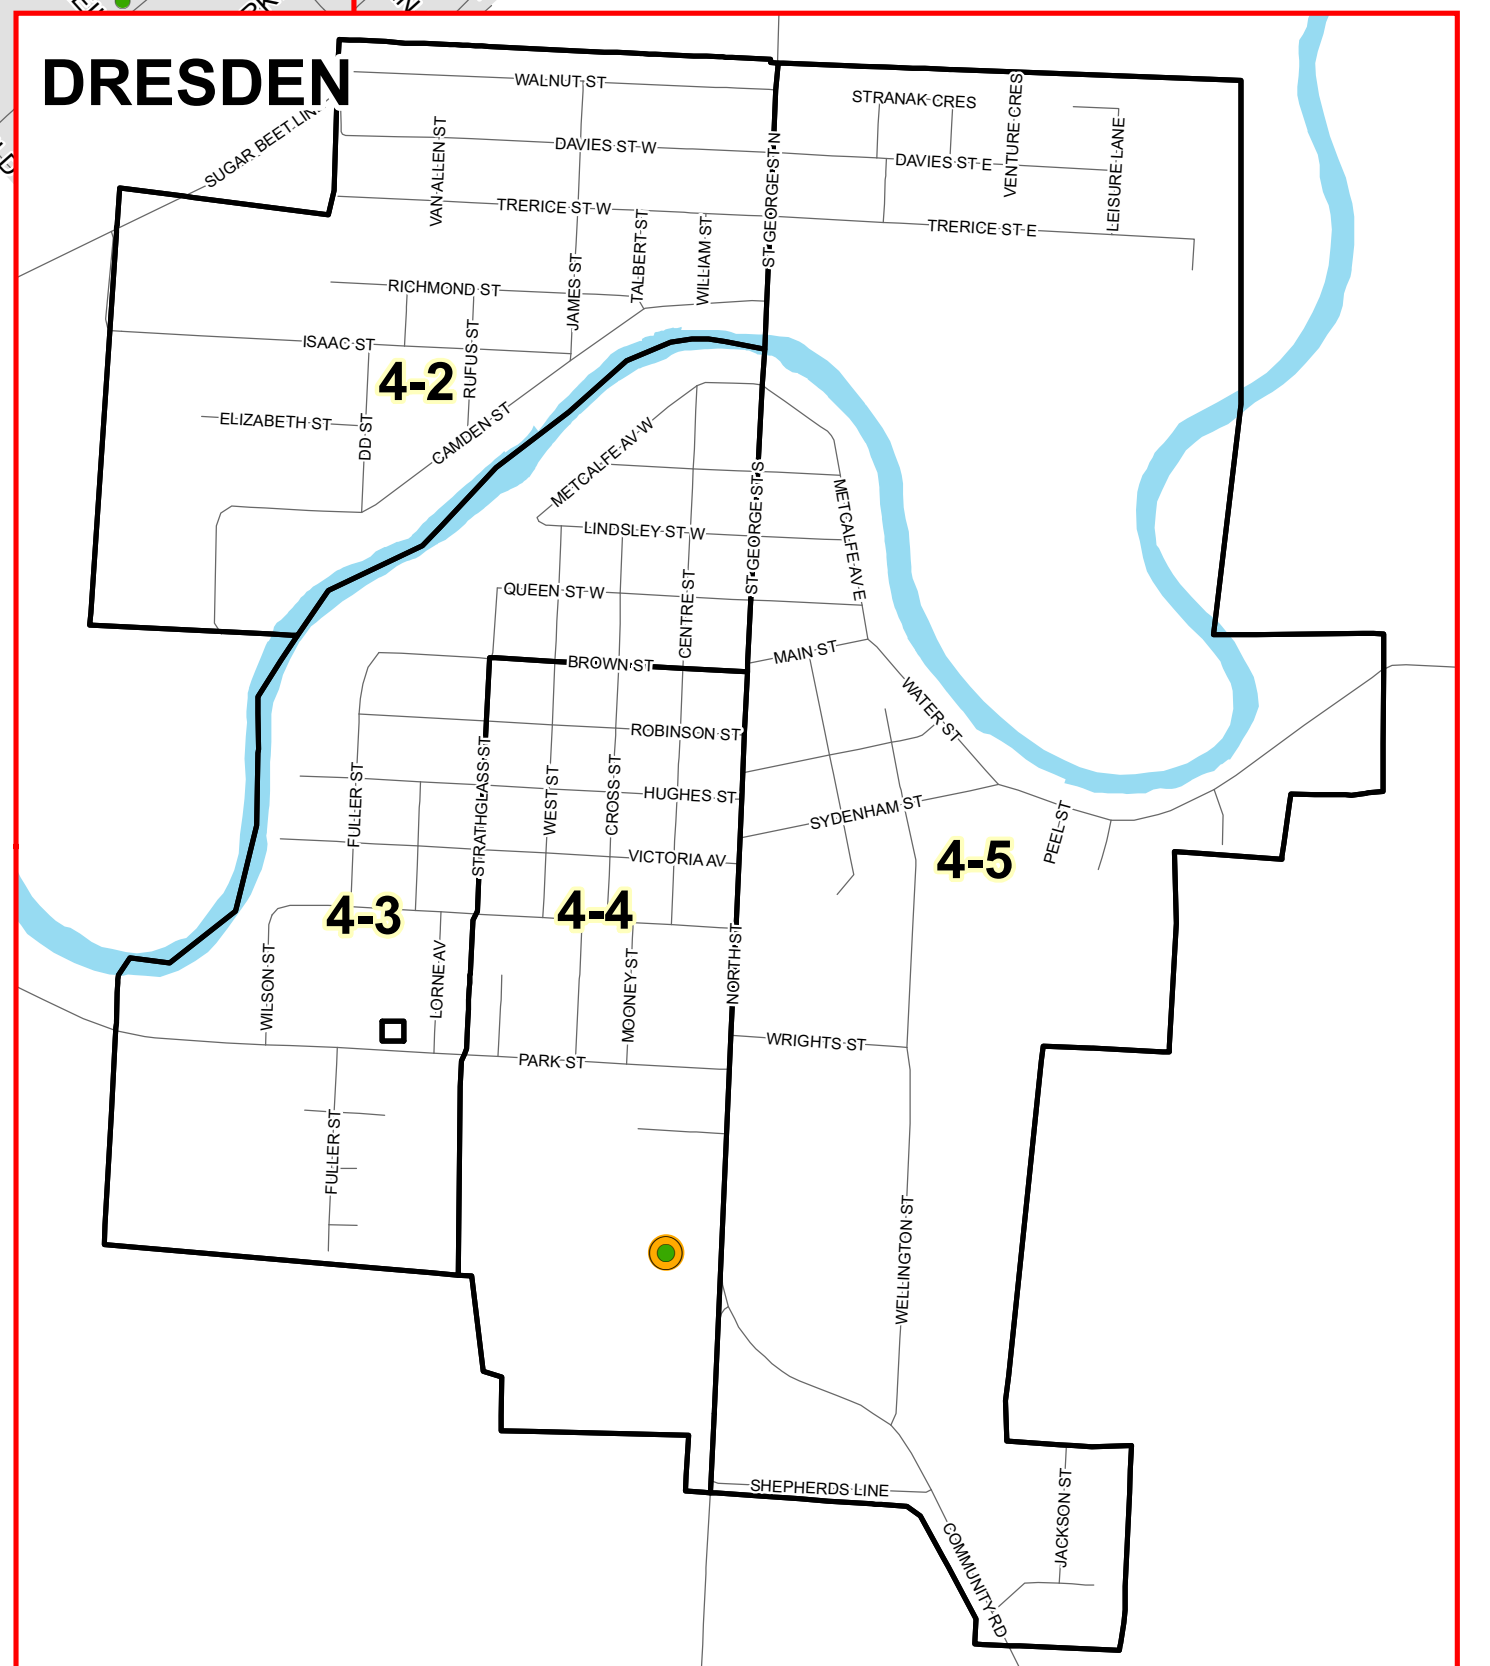

Building Name	Address	Community	Polling Location
Dover Kinsmen Club	7106 St. Philippe Line	Grande Pointe	●
Hidden Hills Golf Course	25393 St. Clair Road	Chatham	
Immaculate Conception Hall	24152 Winterline Road	Pain Court	
Ken Houston Memorial Arena	1212 North Street	Dresden	
First Baptist Church	99 Thomas Avenue	Wallaceburg	
Knights of Columbus Hall	800 Murray Street	Wallaceburg	
Wallaceburg Christian Reformed Church	150 Bruinsma Avenue	Wallaceburg	
Ken Houston Memorial Arena	1212 North Street	Dresden	●
First Baptist Church	99 Thomas Avenue	Wallaceburg	

This is not a plan of survey.

Ward 4 - North Kent Municipal Election