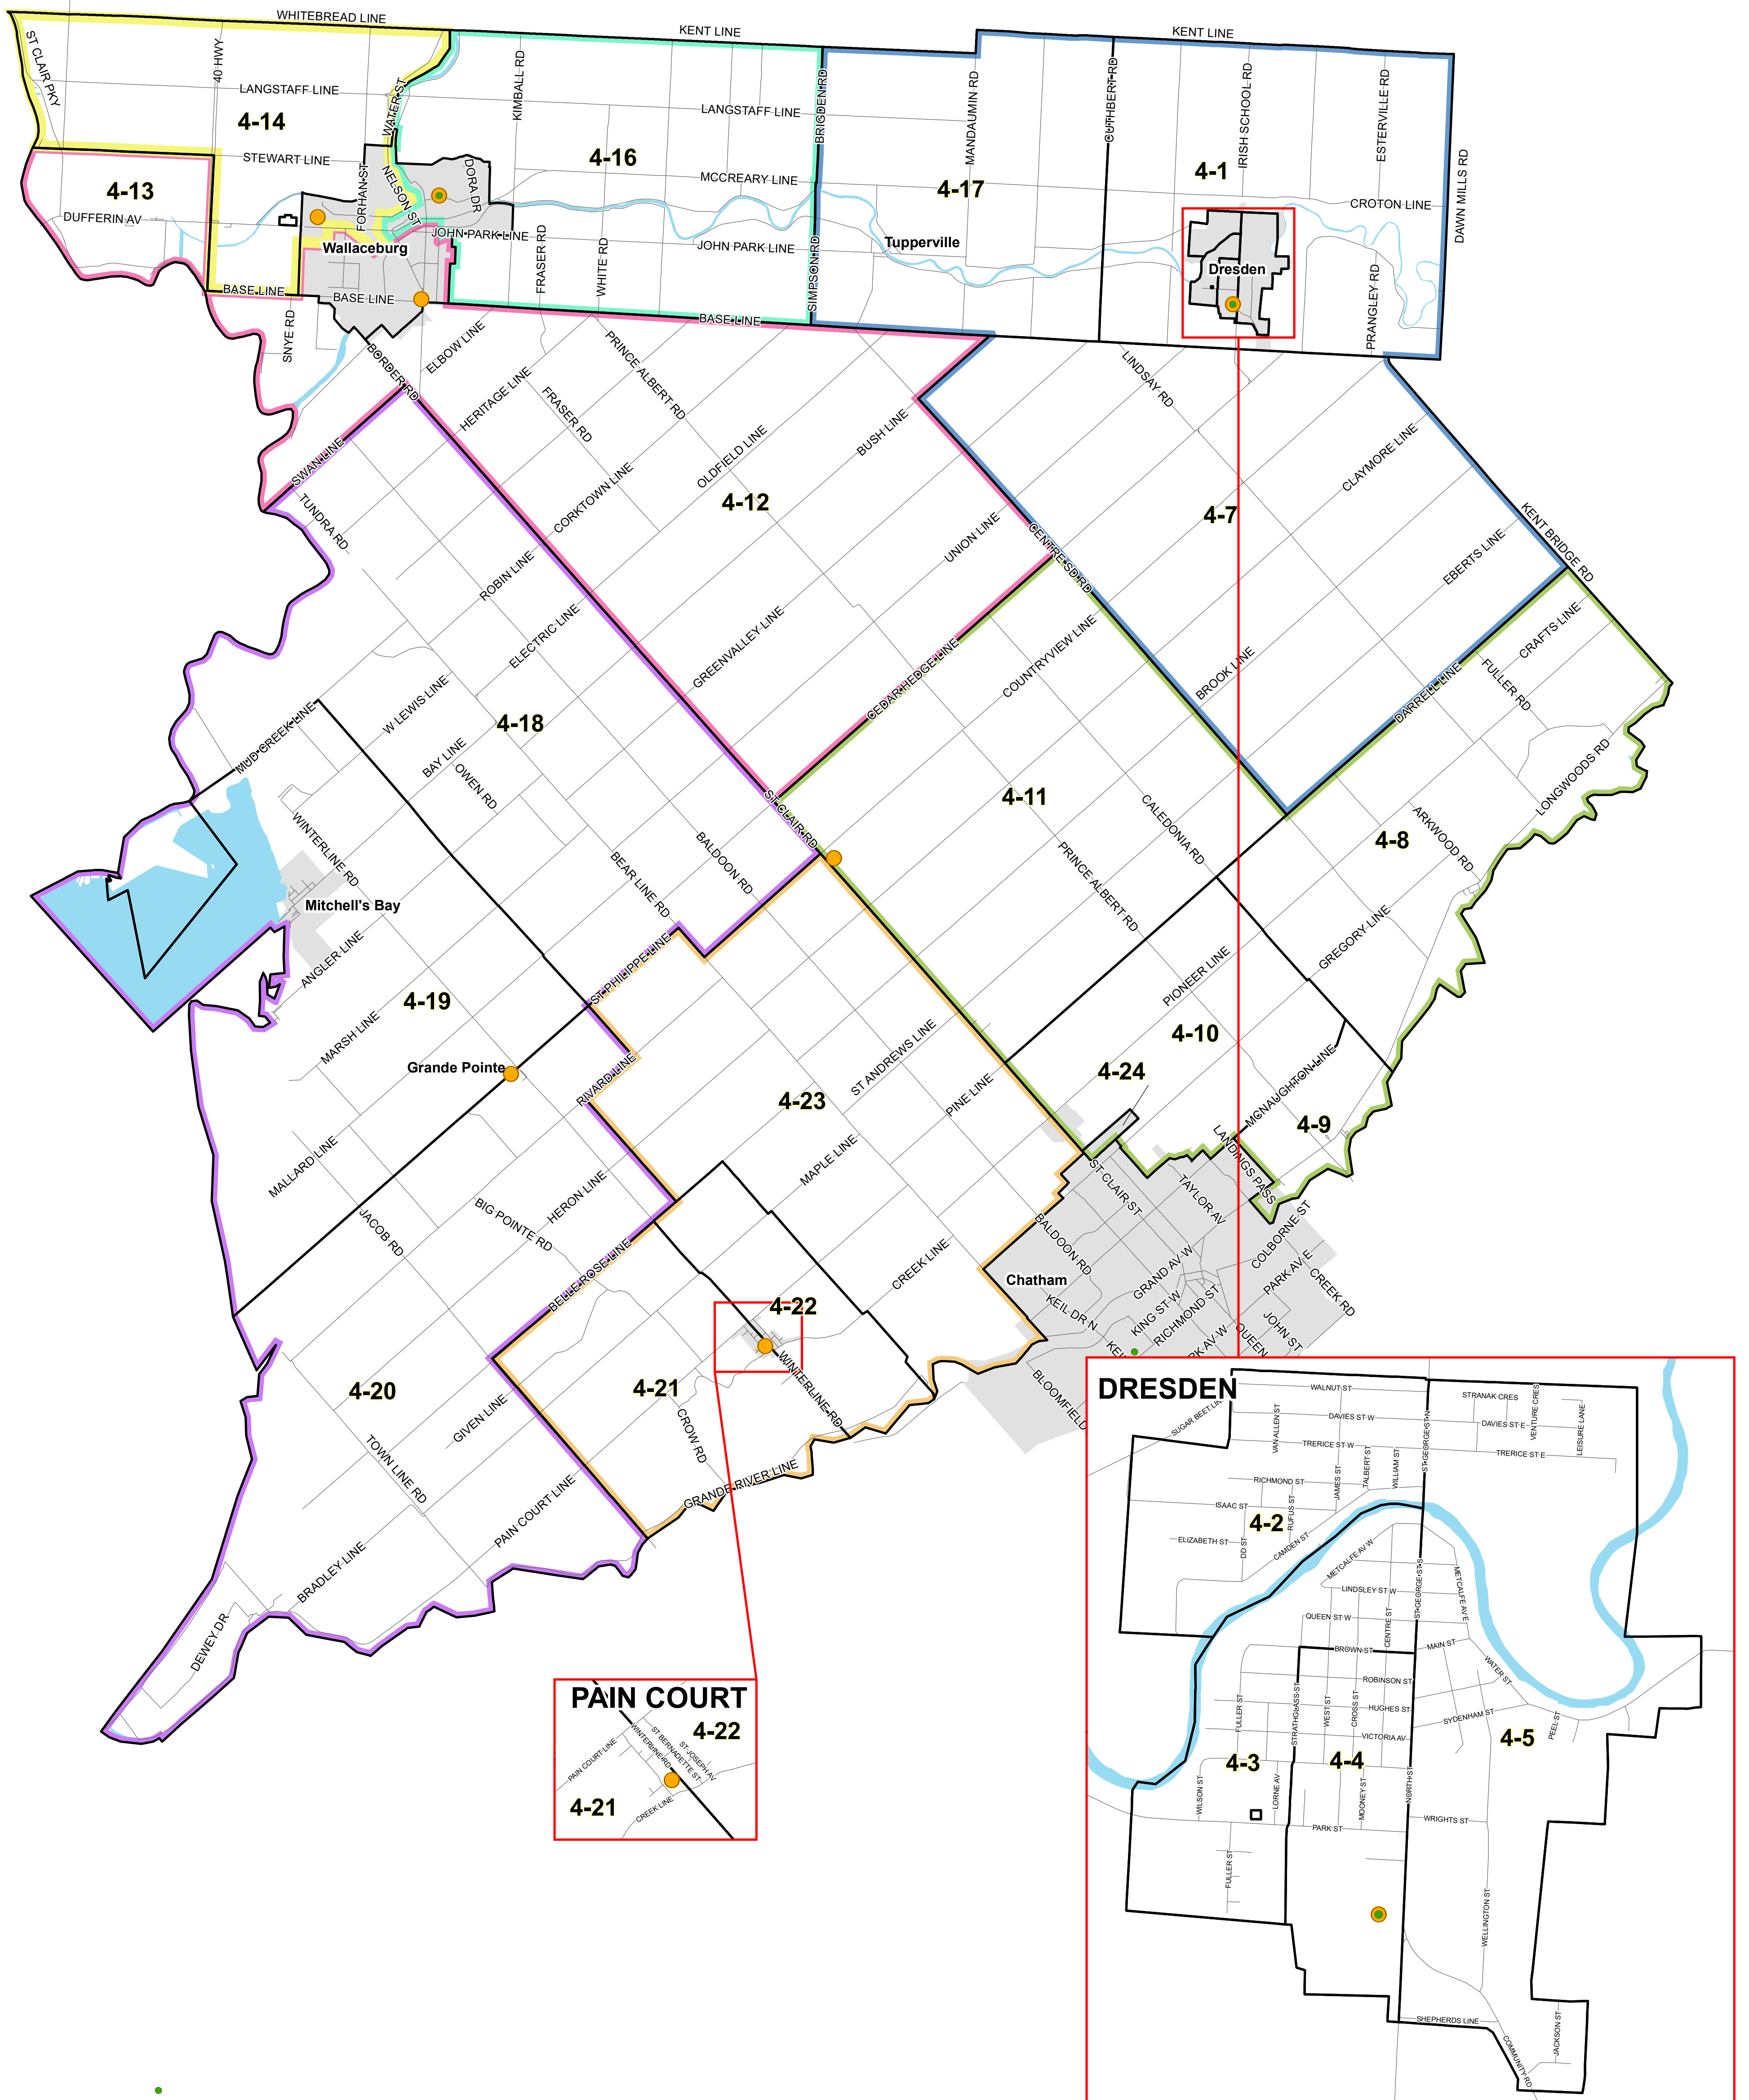

Building Name	Address	Community	Polling Location
Dover Kinsmen Club	7106 St. Philippe Line	Grande Pointe	●
Hidden Hills Golf Course	25393 St. Clair Road	Chatham	
Immaculate Conception Hall	24152 Winterline Road	Pain Court	
Ken Houston Memorial Arena	1212 North Street	Dresden	
First Baptist Church	99 Thomas Avenue	Wallaceburg	
Knights of Columbus Hall	800 Murray Street	Wallaceburg	
Wallaceburg Christian Reformed Church	150 Bruinsma Avenue	Wallaceburg	
Ken Houston Memorial Arena	1212 North Street	Dresden	●
First Baptist Church	99 Thomas Avenue	Wallaceburg	

This is not a plan of survey.

Ward 4 - North Kent Municipal Election