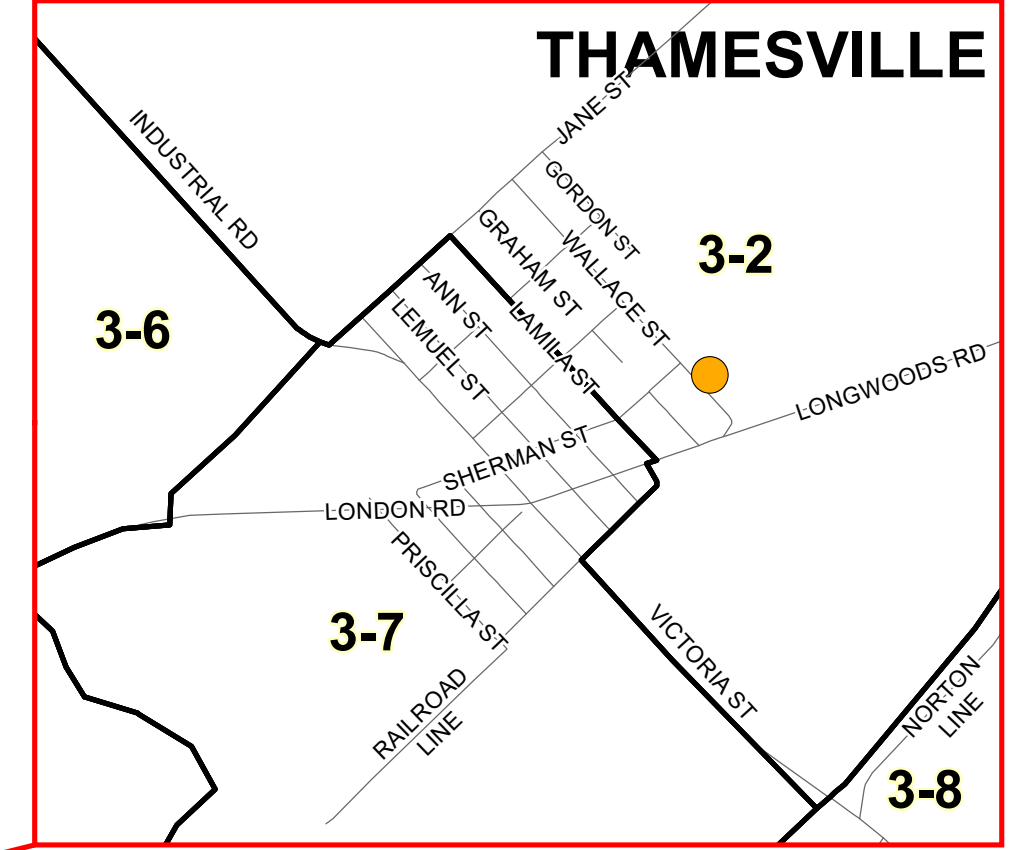

Building Name	Address	Community	Polling Location	
Bothwell Legion	162 George St	Bothwell		
Brunner Community Centre	32 Wallace Street	Thamesville		
Highgate Community Centre	291 King Street	Highgate		
Rudy Brown Rural Development Centre, UoG	120 Main Street E	Ridgetown		
Ridgetown Youth Centre	26 Ebenezer Street W	Ridgetown		ADV

This is not a plan of survey.

Ward 3 - East Kent Municipal Election