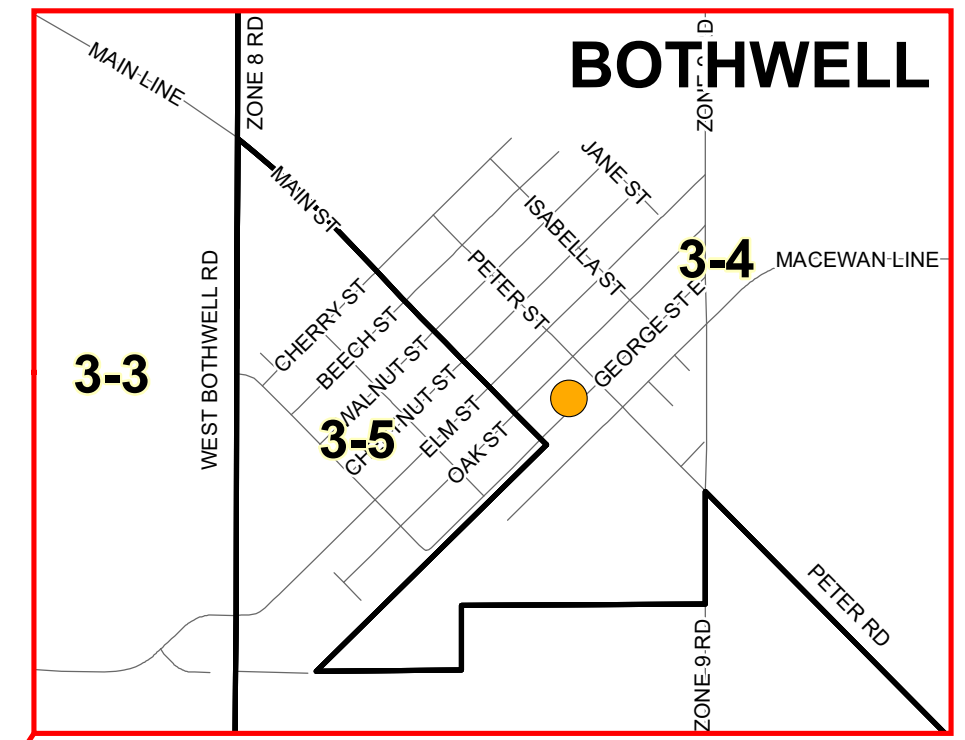

Building Name	Address	Community	Polling Location	
Bothwell Legion	162 George St	Bothwell		
Brunner Community Centre	32 Wallace Street	Thamesville		
Highgate Community Centre	291 King Street	Highgate		
Rudy Brown Rural Development Centre, UoG	120 Main Street E	Ridgetown		
Ridgetown Youth Centre	26 Ebenezer Street W	Ridgetown		ADV

This is not a plan of survey.

Ward 3 - East Kent Municipal Election