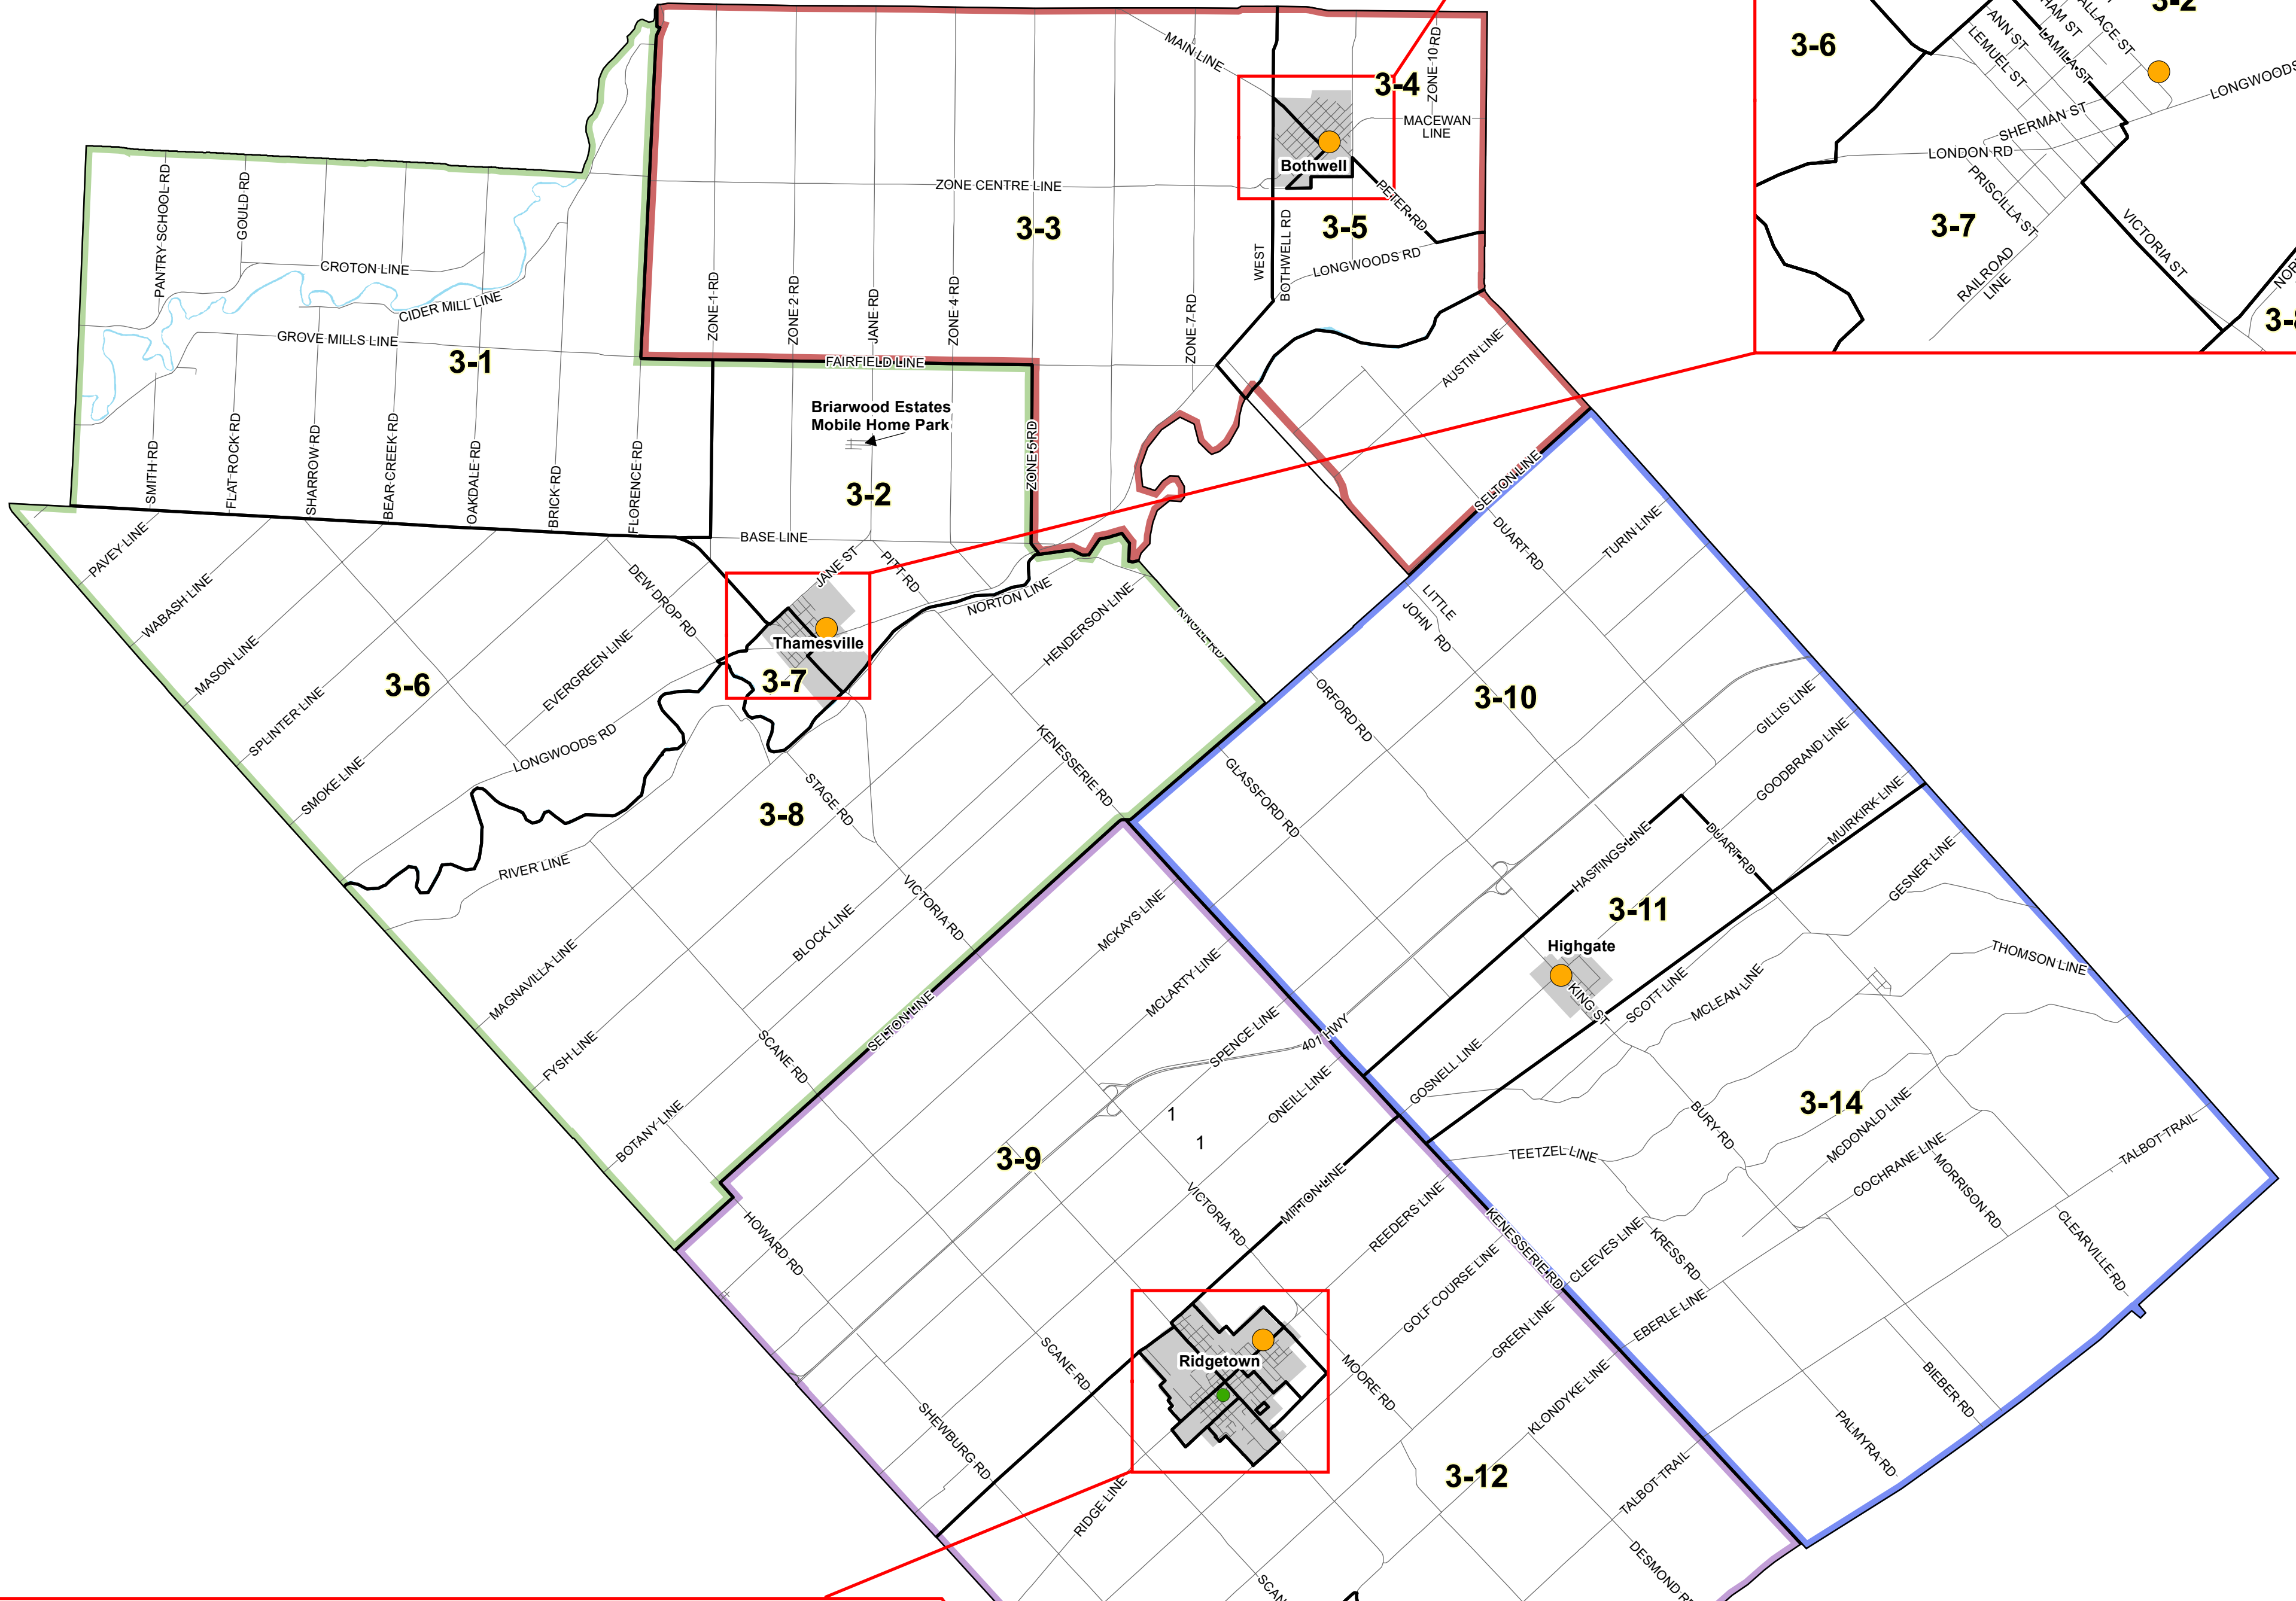

Building Name	Address	Community	Polling Location	
Bothwell Legion	162 George St	Bothwell		
Brunner Community Centre	32 Wallace Street	Thamesville		
Highgate Community Centre	291 King Street	Highgate		
Rudy Brown Rural Development Centre, UoG	120 Main Street E	Ridgetown		
Ridgetown Youth Centre	26 Ebenezer Street W	Ridgetown		ADV

This is not a plan of survey.

Ward 3 - East Kent Municipal Election