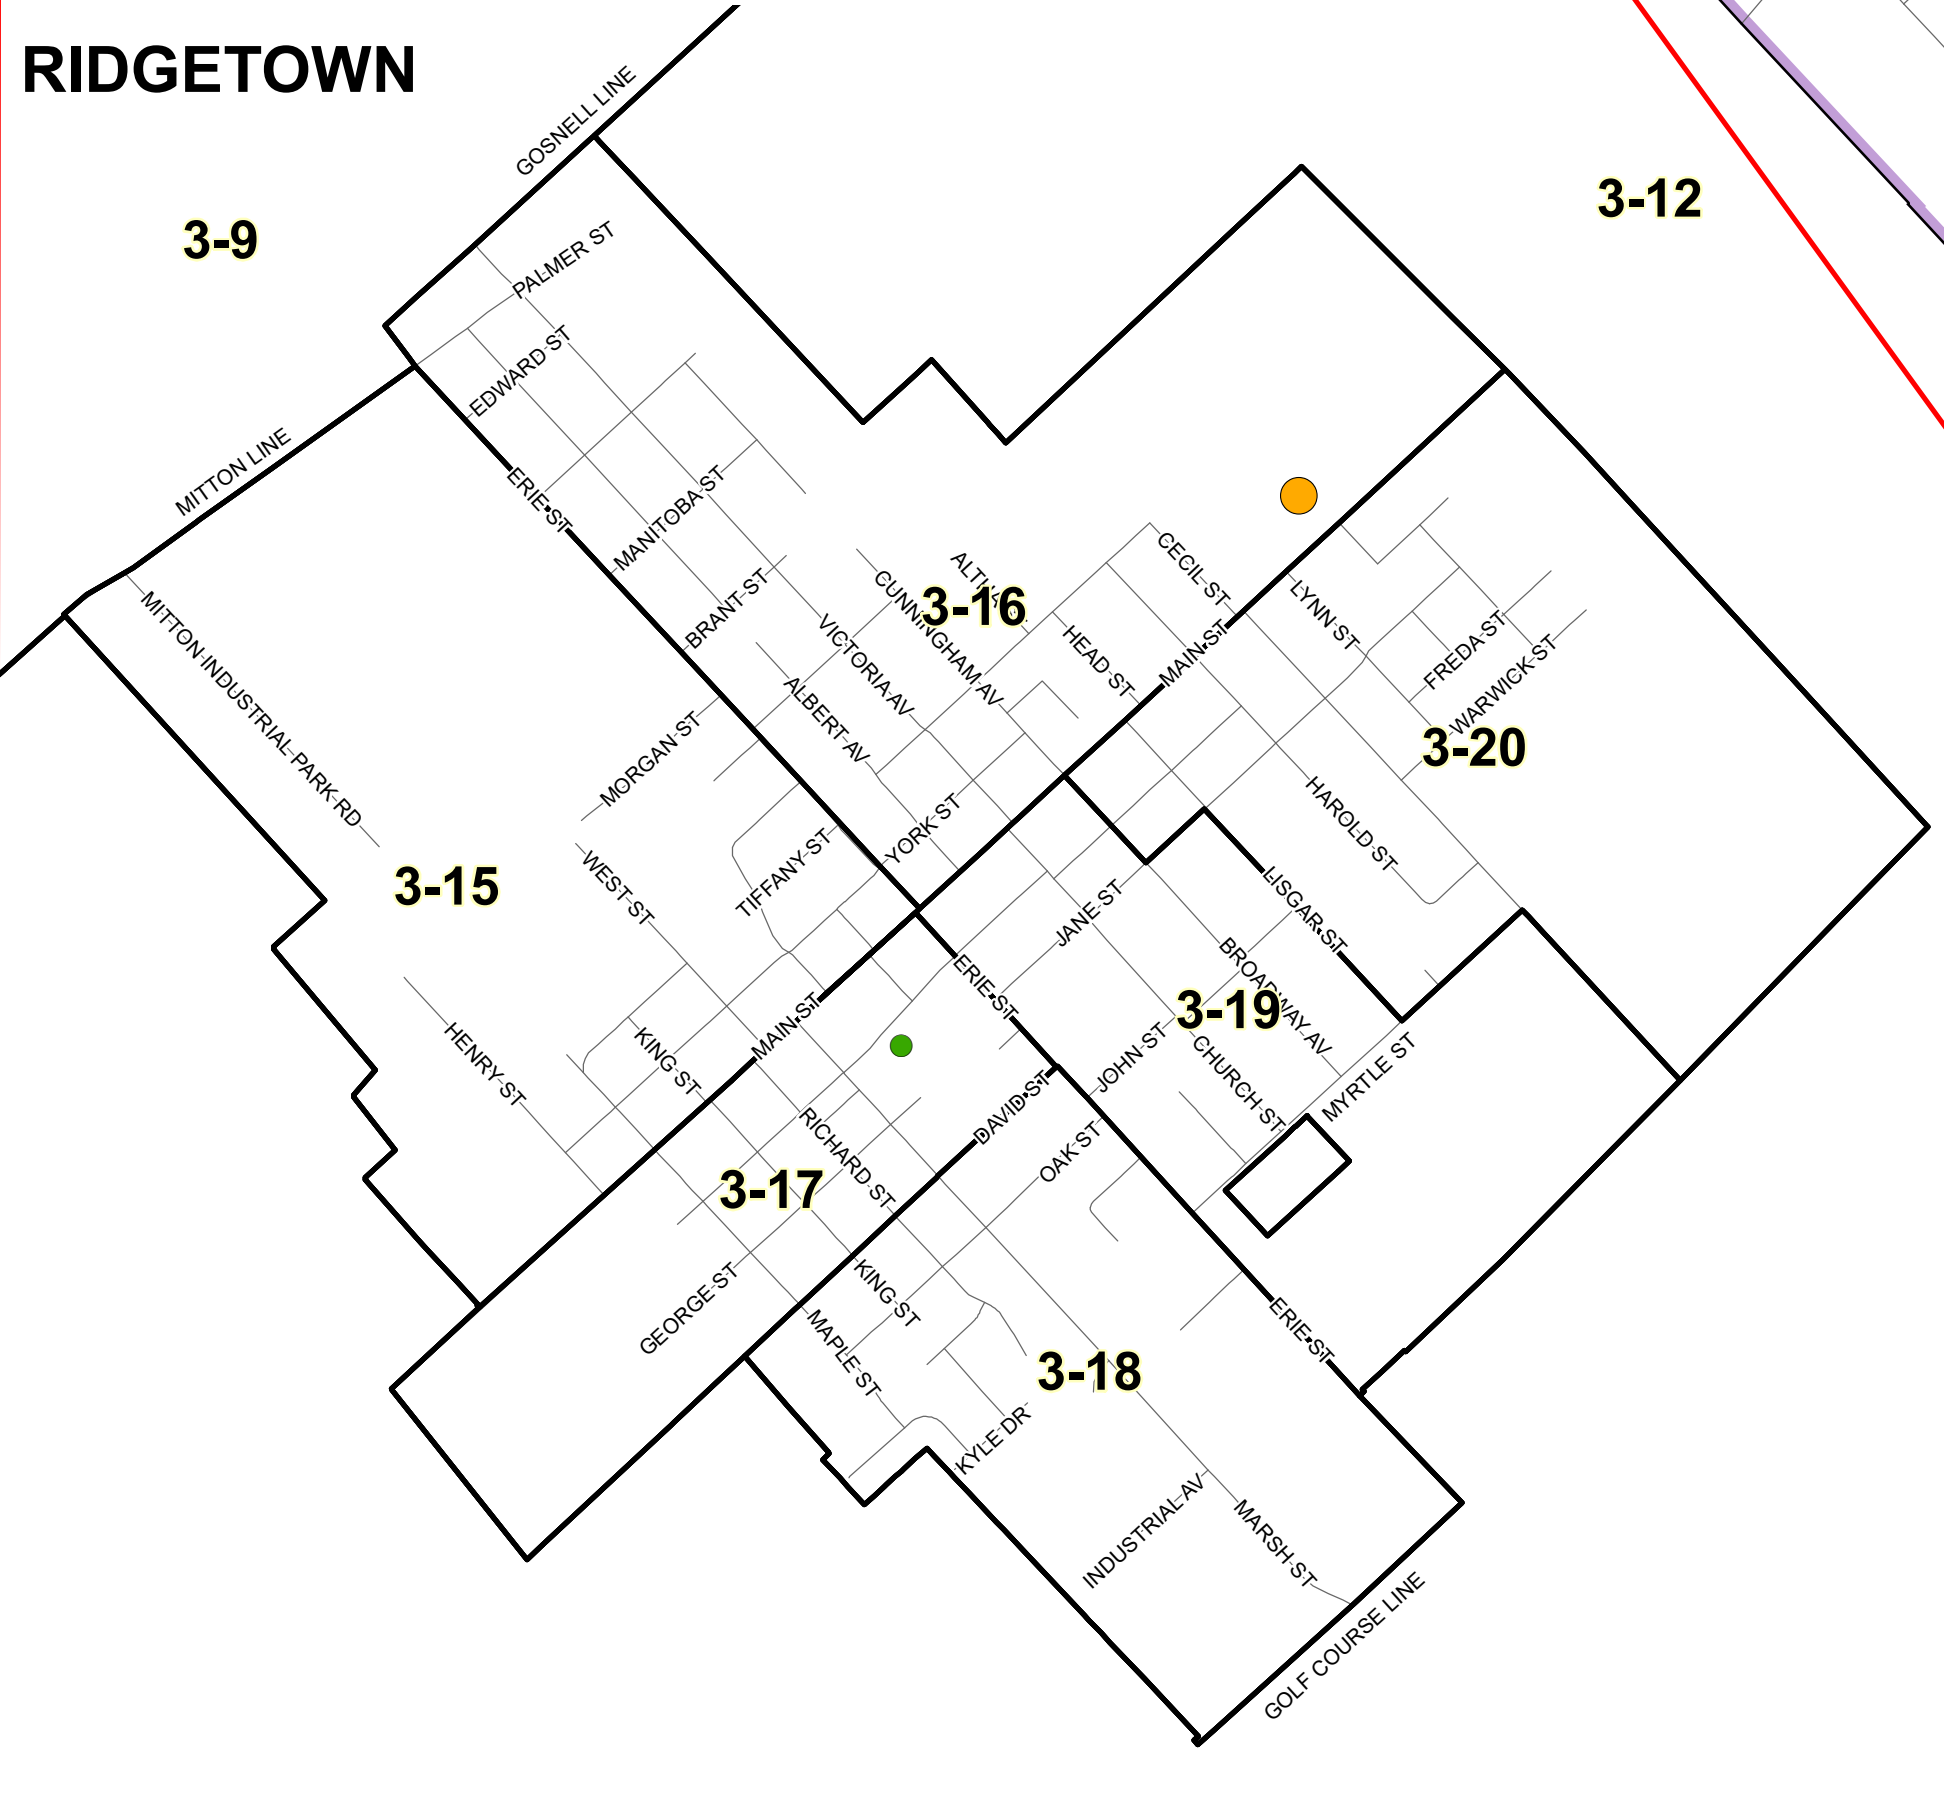

Building Name	Address	Community	Polling Location	
Bothwell Legion	162 George St	Bothwell		
Brunner Community Centre	32 Wallace Street	Thamesville		
Highgate Community Centre	291 King Street	Highgate		
Rudy Brown Rural Development Centre, UoG	120 Main Street E	Ridgetown		
Ridgetown Youth Centre	26 Ebenezer Street W	Ridgetown		ADV

This is not a plan of survey.

Ward 3 - East Kent Municipal Election