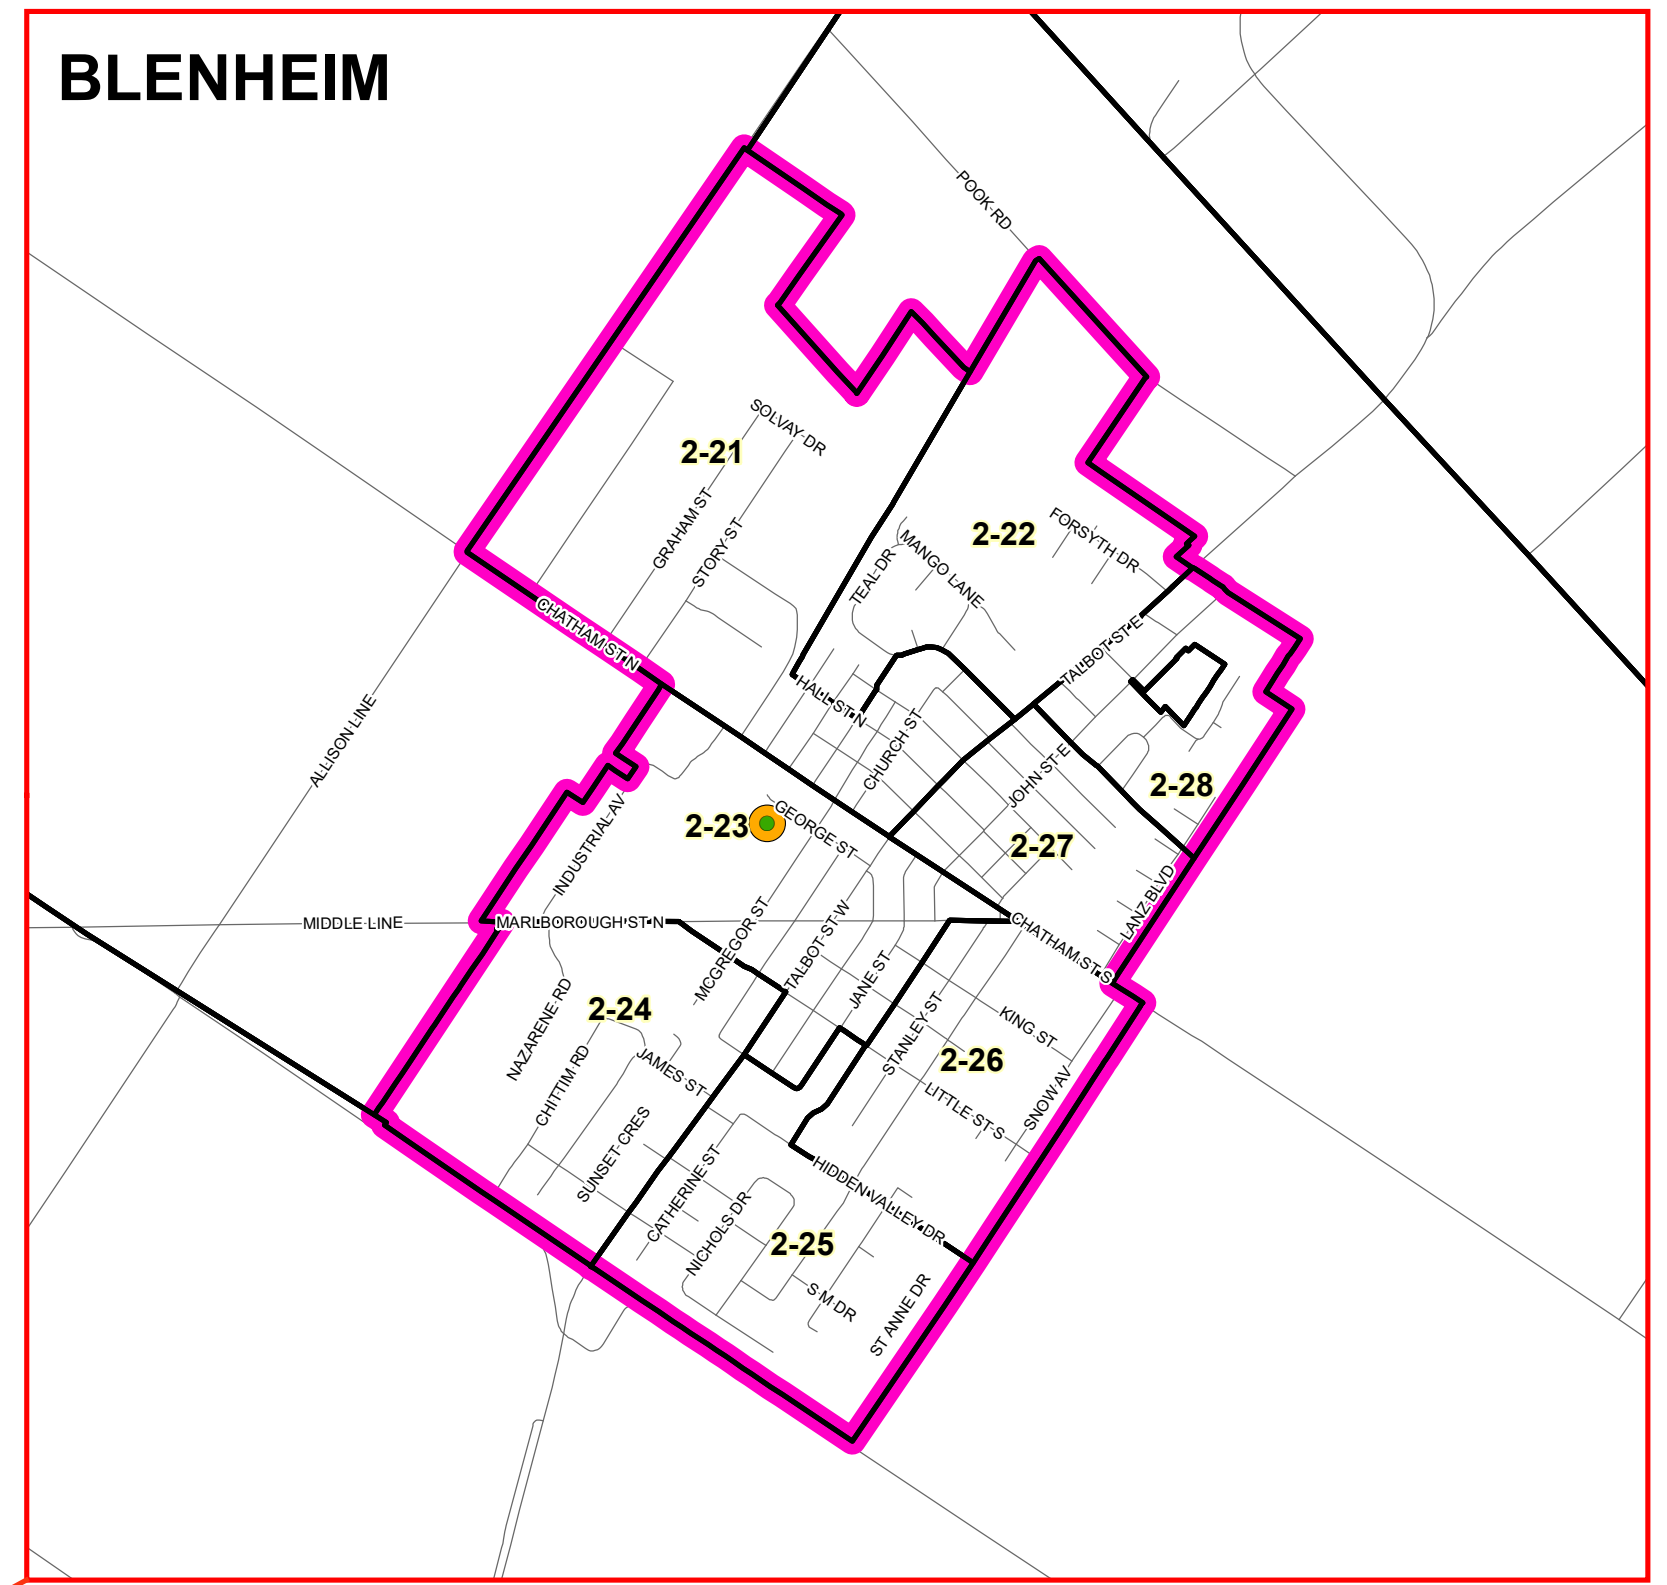

Building Name	Address	Community	Polling Location
Charing Cross United Church	8561 Middle Line	Charing Cross	
Cloverleaf Conservation Club	9092 English Line	Harwich	
Glad Tidings Church	403 Chatham Street S	Blenheim	
Merlin Community Hall	150 Aberdeen Street	Merlin	
St. Mary's Hall	94 George Street	Blenheim	
Links of Kent Golf Club	120 Indian Creek Road W	Chatham	
St. Mary's Hall	94 George Street	Blenheim	ADV

Ward 2 - South Kent Municipal Election