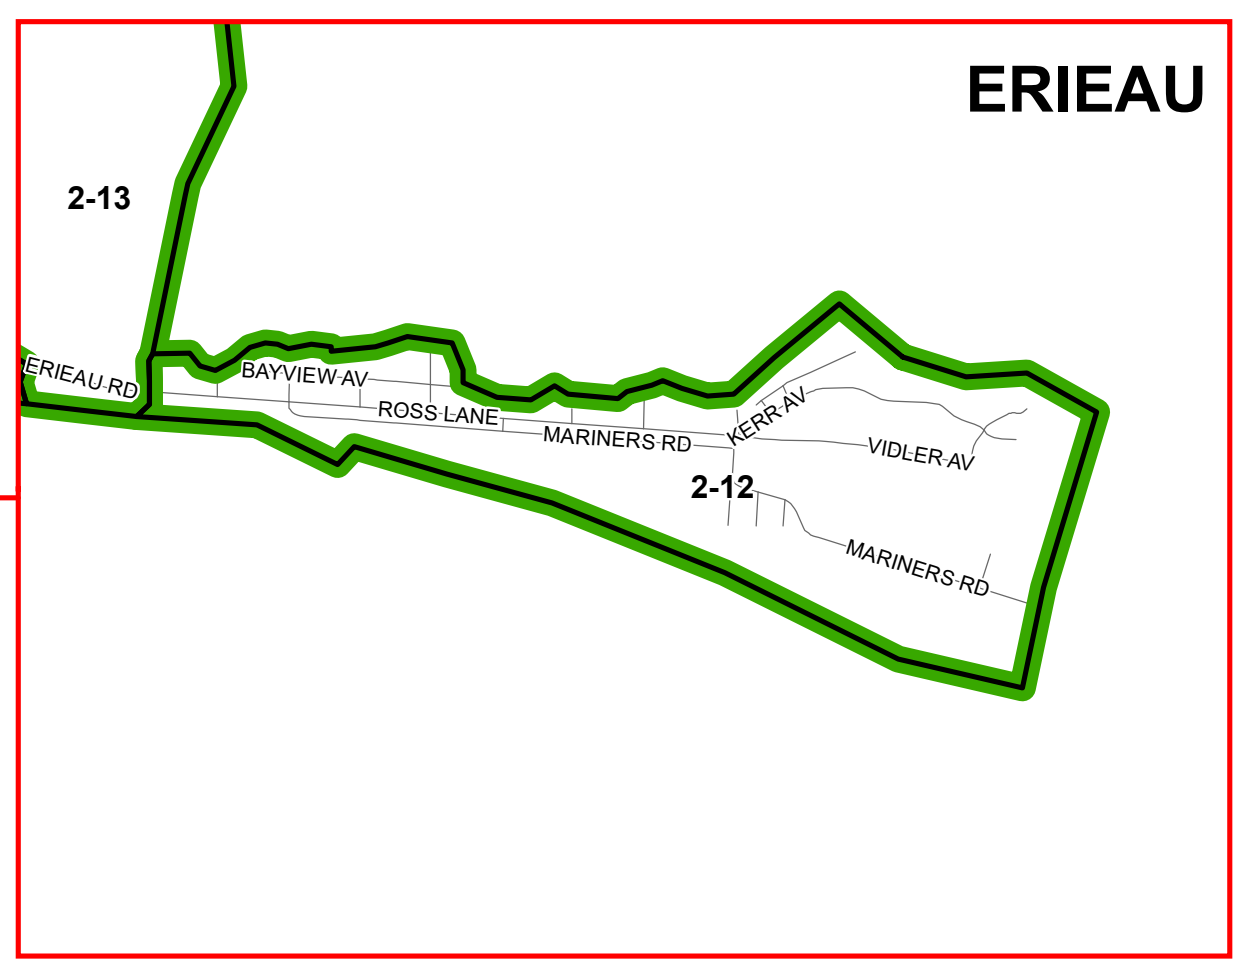

Building Name	Address	Community	Polling Location
Charing Cross United Church	8561 Middle Line	Charing Cross	
Cloverleaf Conservation Club	9092 English Line	Harwich	
Glad Tidings Church	403 Chatham Street S	Blenheim	
Merlin Community Hall	150 Aberdeen Street	Merlin	
St. Mary's Hall	94 George Street	Blenheim	
Links of Kent Golf Club	120 Indian Creek Road W	Chatham	
St. Mary's Hall	94 George Street	Blenheim	ADV

Ward 2 - South Kent Municipal Election