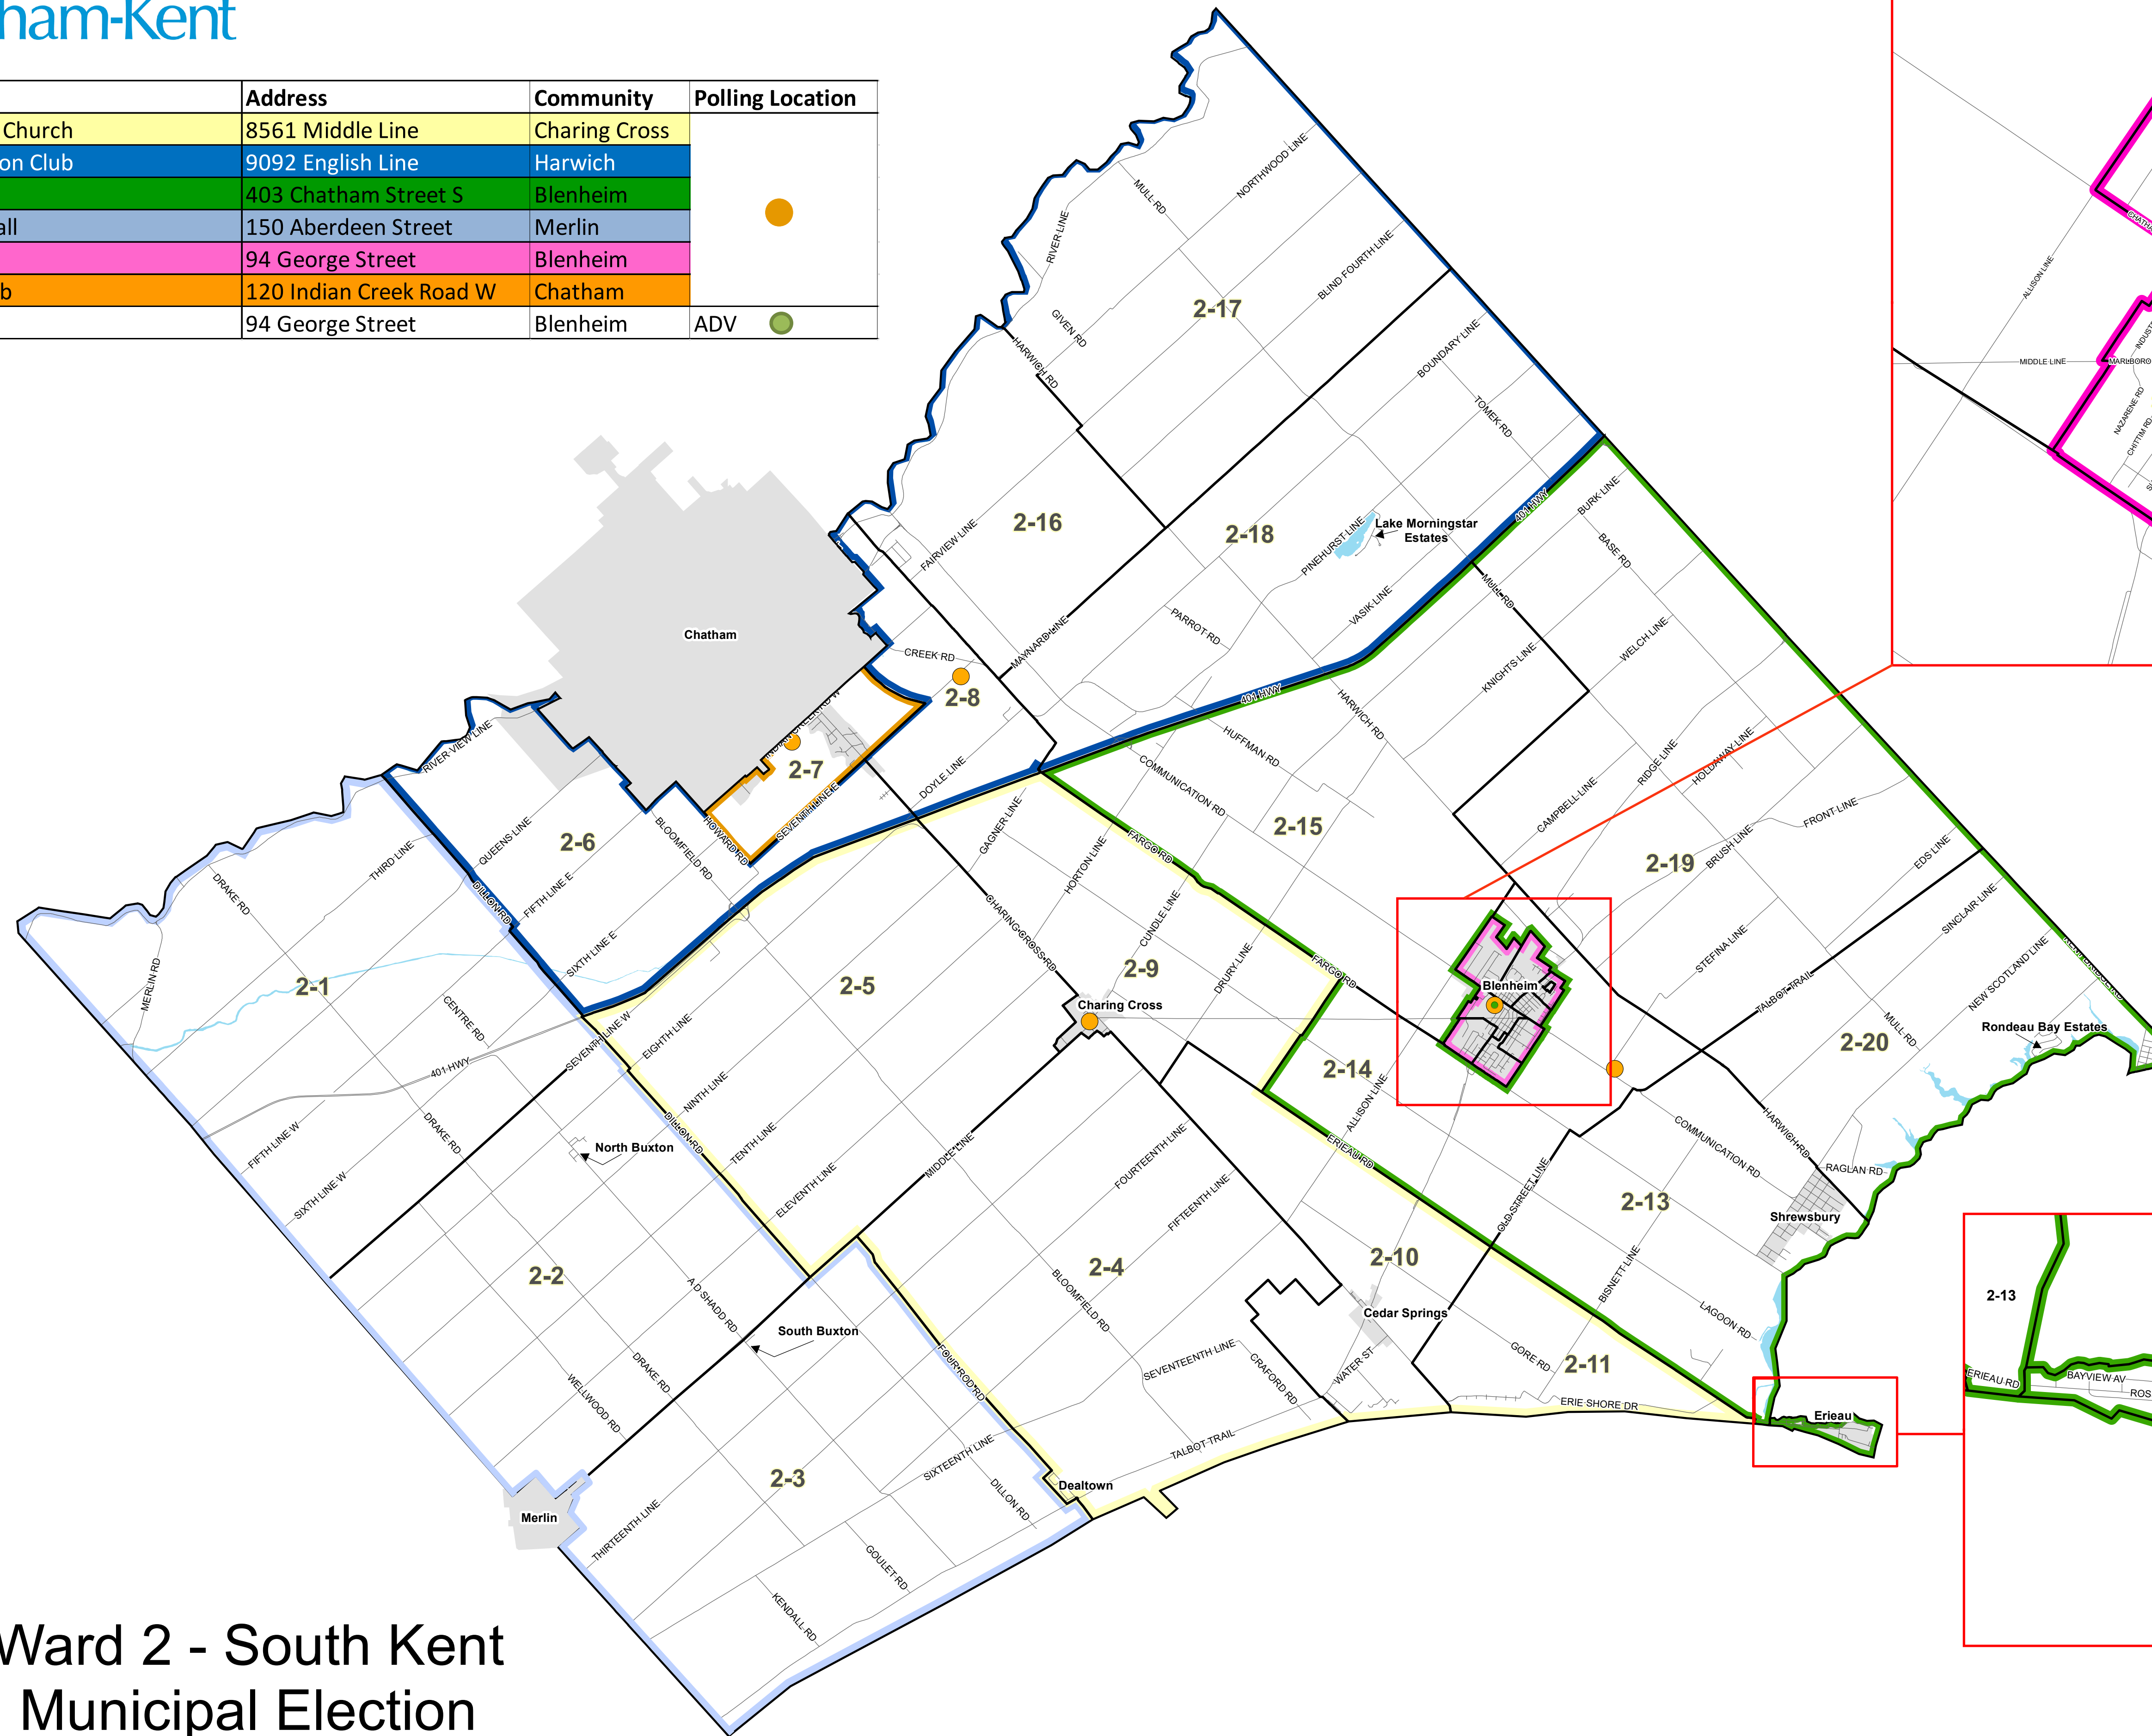

Building Name	Address	Community	Polling Location
Charing Cross United Church	8561 Middle Line	Charing Cross	
Cloverleaf Conservation Club	9092 English Line	Harwich	
Glad Tidings Church	403 Chatham Street S	Blenheim	
Merlin Community Hall	150 Aberdeen Street	Merlin	
St. Mary's Hall	94 George Street	Blenheim	
Links of Kent Golf Club	120 Indian Creek Road W	Chatham	
St. Mary's Hall	94 George Street	Blenheim	ADV

Ward 2 - South Kent Municipal Election