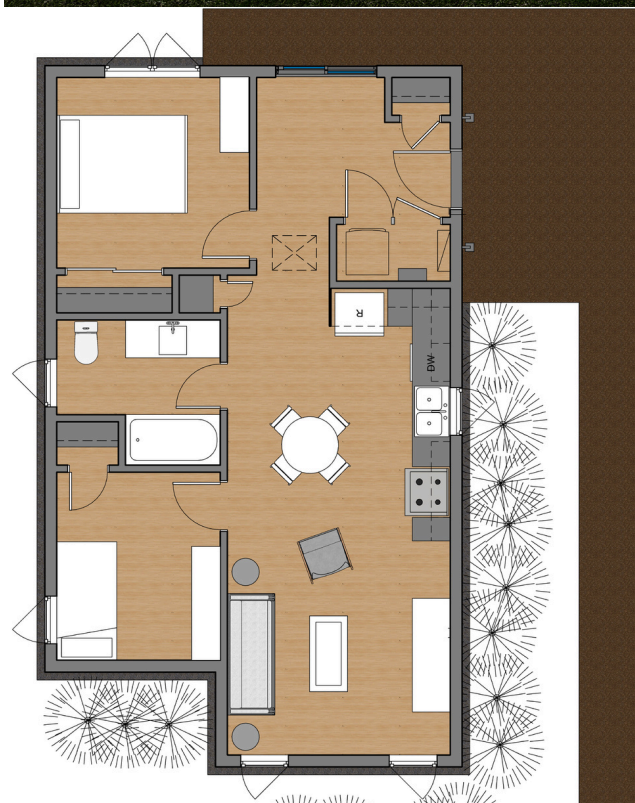

Micro Series M2

ABOUT THIS DESIGN

Micro Series M2 offers a cost-effective, thoughtfully designed solution for clients seeking compact, functional living spaces

Main Level Features

Open concept living, 2 bedrooms, with dining, kitchen area, bathroom and outdoor patio.

Estimated Construction Cost
\$150,000 - \$200,000

769 sq. ft.

✓ 1 storey ✓ 2 bed/1 bath

For more information or to use this design, please contact:

Paling Design Studio

www.palingdesignstudio.com

erica@palingdesign.com