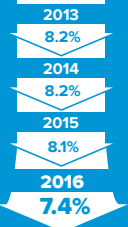

ENVIRONMENTAL SUSTAINABILITY

Within one generation, Chatham-Kent will be recognized as a provincial leader in the management of natural and built resources and energy conservation.

Unemployment rate in CK is decreasing