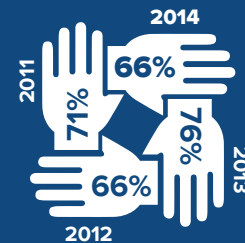

2011-2016 Population Change