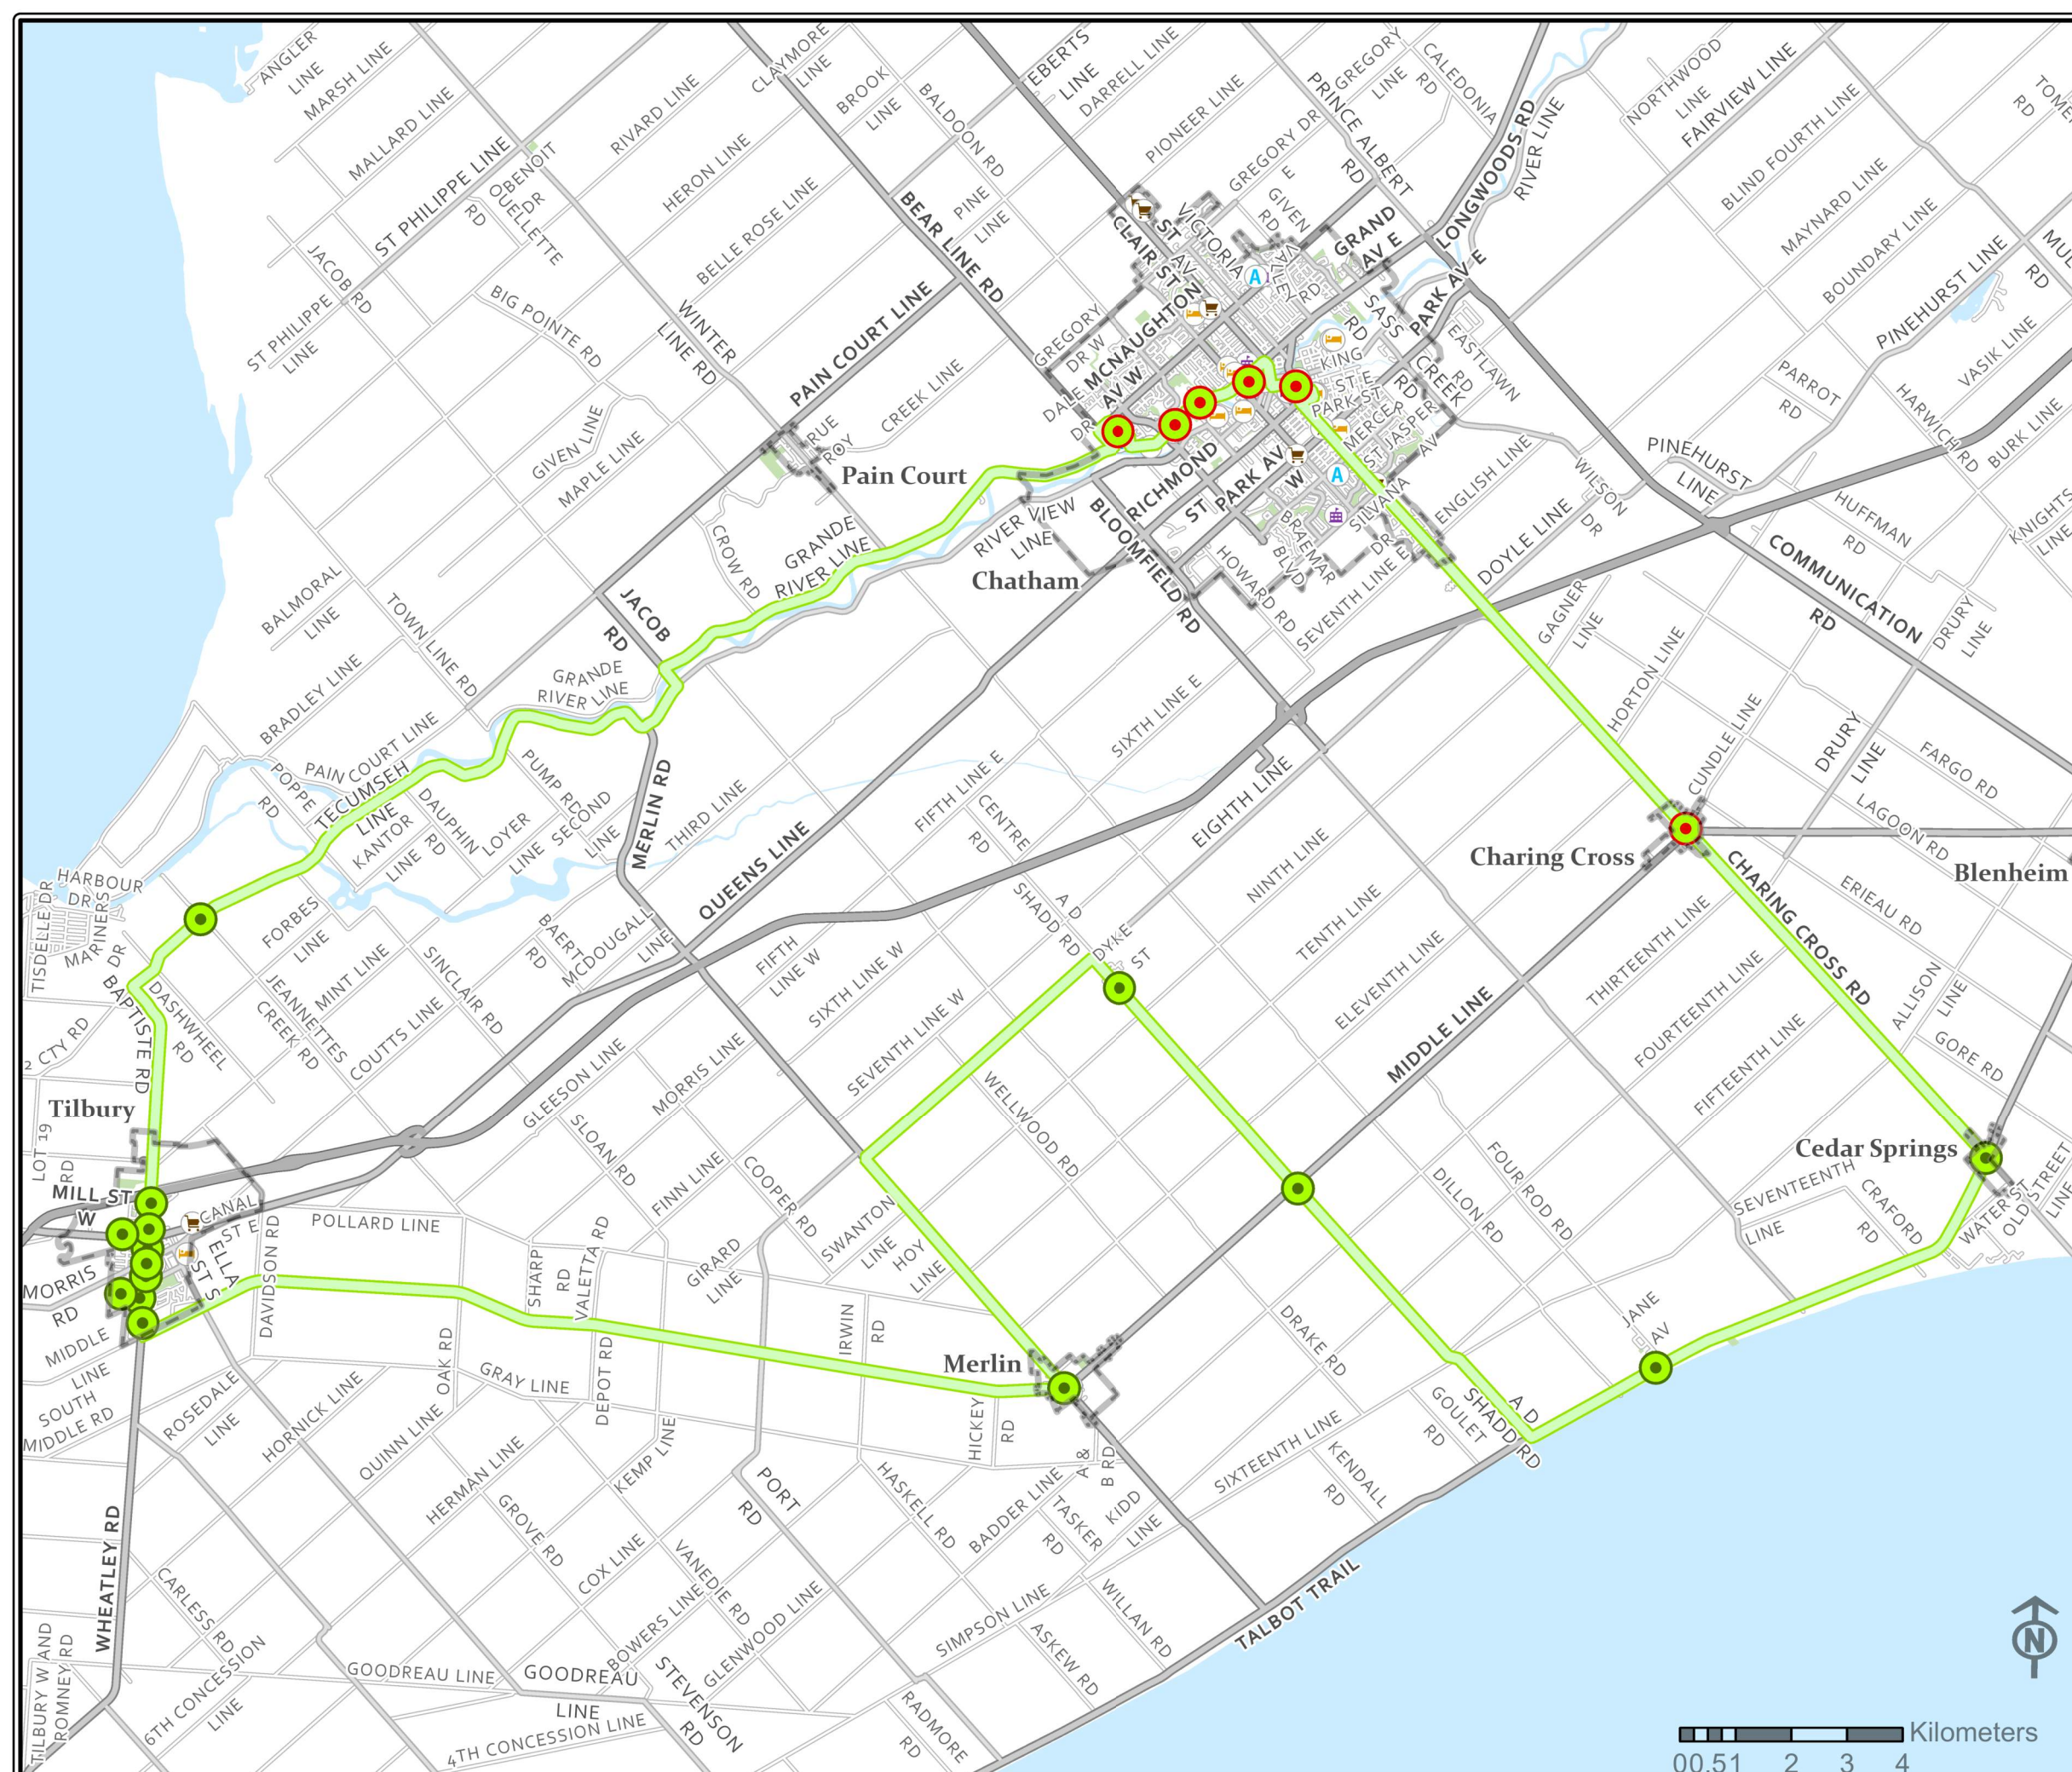

WWW.RIDECK.CA

Route D

Route runs Monday - Saturday

CASH FARE: \$5.00

Visit www.rideck.ca for fare information

- Route D Stop
- Route D Stop, Transfer Point
- Transit Route
- Arena
- VIA Rail Station
- Shopping/Grocery
- Seniors Center
- Secondary School
- Library
- Hospital
- College Campus
- Urban Area
- Municipal Park
- Water Body

*All times are estimates and subject to conditions. Download the Transit App from the Apple Store or Google Play for real-time bus stop arrival information

Disclaimer: The Municipality of Chatham-Kent takes every precaution to put up-to-date and correct information on all maps published by Engineering Services. However, it does not expressly warrant that the information contained in the map is accurate on the date of publication. All users may use this information at their own risk. The Municipality of Chatham-Kent will not entertain any claims arising out of the the use of this map or information.

Revised: June 2021

RIDECK

| Chatham Terminal (#1001) | Cedar Springs (#7003) | Dealtown (#7004) | South Buxton (#7005) | North Buxton (#7006) | Merlin (#7007) | Tilbury Arena (#7010) | Thames Campus HealthPlex (#8008) | Chatham Terminal (#1001) |
|--------------------------|-----------------------|------------------|----------------------|----------------------|-----------------|-----------------------|----------------------------------|--------------------------|
| Departs | | | | | | | | Arrives |
| 6:15 AM | 6:35 AM | 6:45 AM | 7:00 AM | 7:10 AM | 7:30 AM | 7:55 AM | 8:30 AM | 8:45 AM |
| 8:45 AM | 9:05 AM | 9:15 AM | 9:30 AM | 9:40 AM | 10:00 AM | 10:25 AM | 11:00 AM | 11:15 AM |
| 12:15 PM* | 12:35 PM* | 12:45 PM* | 1:00 PM* | 1:10 PM* | 1:30 PM* | 1:55 PM* | 2:30 PM* | 2:45 PM* |
| 4:15 PM | 4:35 PM | 4:45 PM | 5:00 PM | 5:10 PM | 5:30 PM | 5:55 PM | 6:30 PM | 6:45 PM |
| 6:45 PM | 7:05 PM | 7:15 PM | 7:30 PM | 7:40 PM* | 8:00 PM | 8:25 PM | 9:00 PM | 9:15 PM |