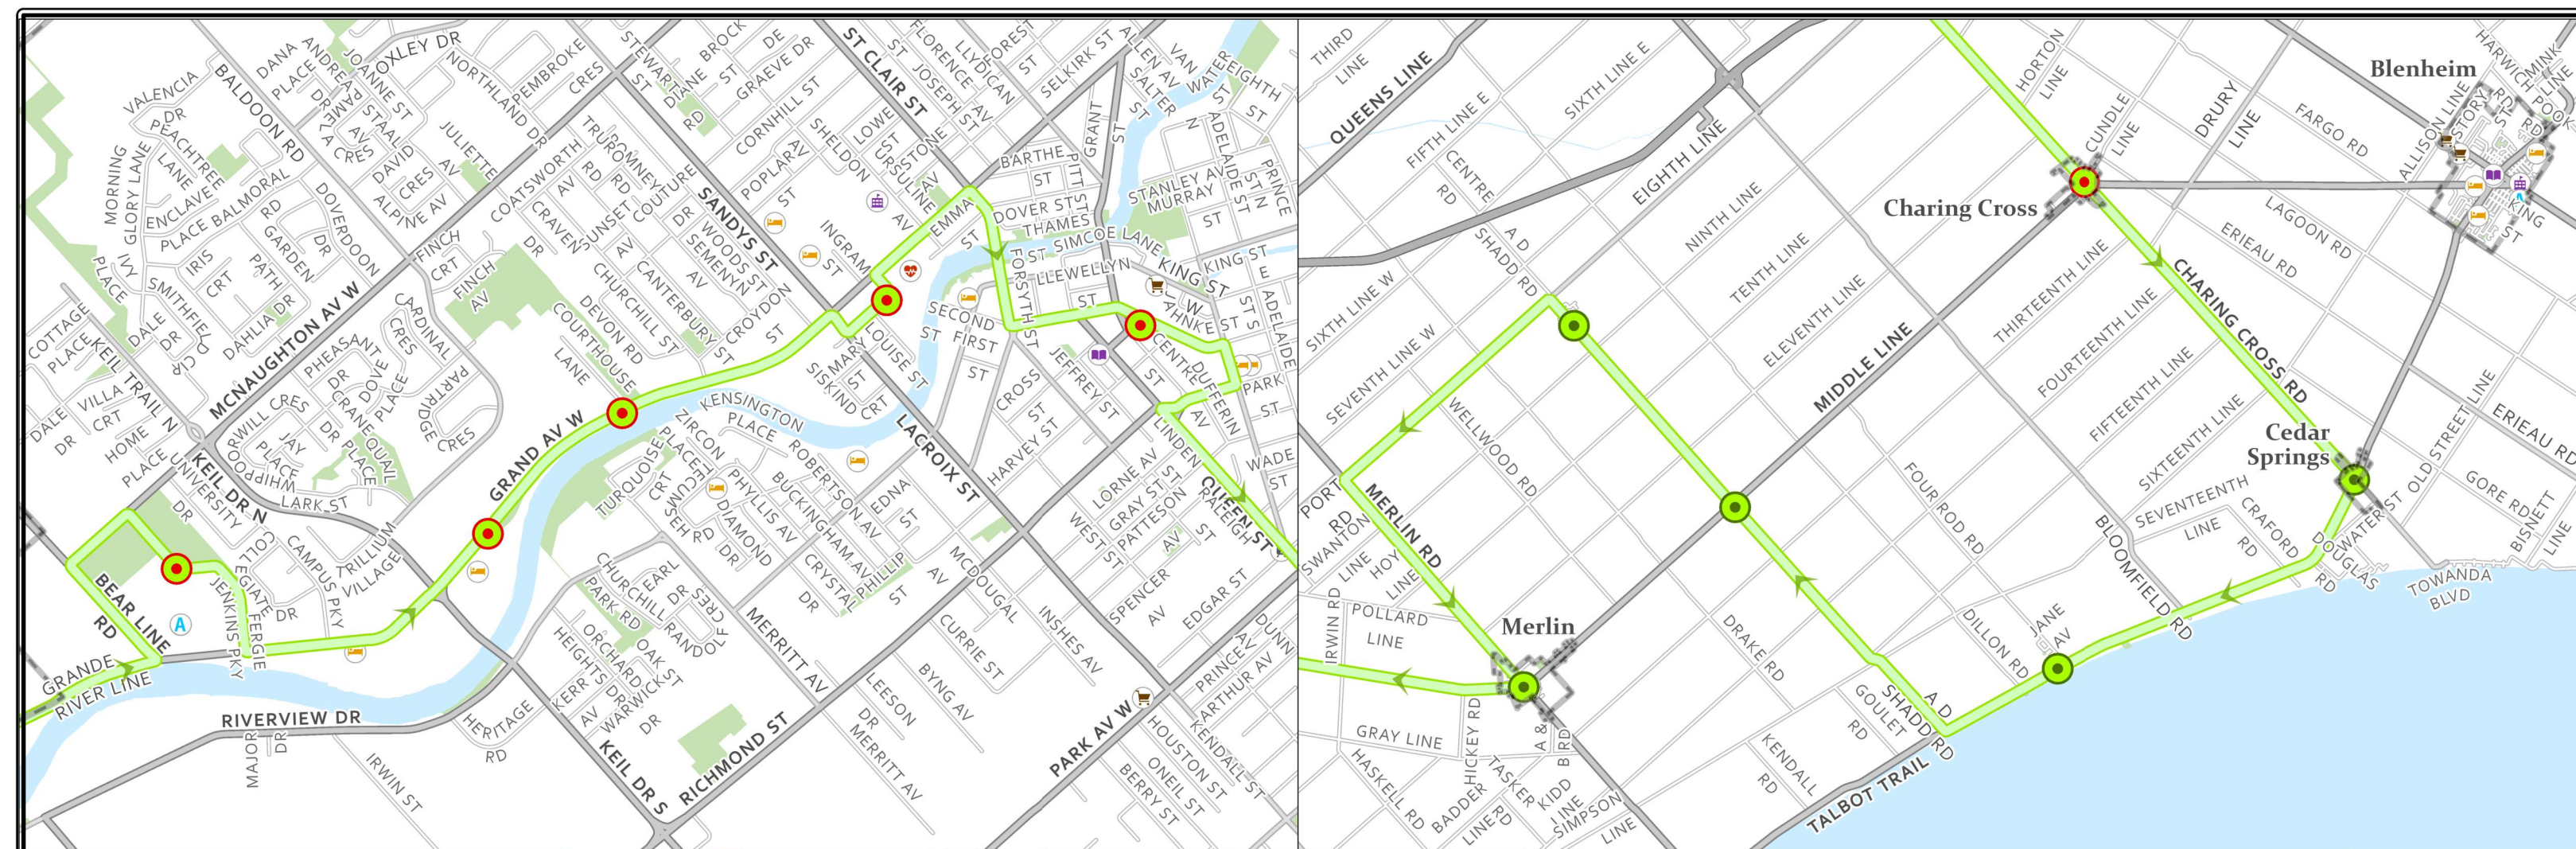

WWW.RIDECK.CA

Route D

Route runs Monday - Saturday

CASH FARE: \$5.00

Visit www.rideck.ca for fare information

- Route D Stop
- Route D Stop, Transfer Point
- Transit Route
- Arena
- VIA Rail Station
- Shopping/Grocery
- Seniors Center
- Secondary School
- Library
- Hospital
- College Campus
- Urban Area
- Municipal Park
- Water Body

*All times are estimates and subject to conditions. Download the Transit App from the Apple Store or Google Play for real-time bus stop arrival information

Disclaimer: The Municipality of Chatham-Kent takes every precaution to put up-to-date and correct information on all maps published by Engineering Services. However, it does not expressly warrant that the information contained in the map is accurate on the date of publication. All users may use this information at their own risk. The Municipality of Chatham-Kent will not entertain any claims arising out of the the use of this map or information.

Revised: June 2021

RIDECK

| Chatham Terminal (#1001) | Cedar Springs (#7003) | Dealtown (#7004) | South Buxton (#7005) | North Buxton (#7006) | Merlin (#7007) | Tilbury Arena (#7010) | Thames Campus HealthPlex (#8008) | Chatham Terminal (#1001) |
|--------------------------|-----------------------|------------------|----------------------|----------------------|-----------------|-----------------------|----------------------------------|--------------------------|
| Departs | | | | | | | | Arrives |
| 6:15 AM | 6:35 AM | 6:45 AM | 7:00 AM | 7:10 AM | 7:30 AM | 7:55 AM | 8:30 AM | 8:45 AM |
| 8:45 AM | 9:05 AM | 9:15 AM | 9:30 AM | 9:40 AM | 10:00 AM | 10:25 AM | 11:00 AM | 11:15 AM |
| 12:15 PM* | 12:35 PM* | 12:45 PM* | 1:00 PM* | 1:10 PM* | 1:30 PM* | 1:55 PM* | 2:30 PM* | 2:45 PM* |
| 4:15 PM | 4:35 PM | 4:45 PM | 5:00 PM | 5:10 PM | 5:30 PM | 5:55 PM | 6:30 PM | 6:45 PM |
| 6:45 PM | 7:05 PM | 7:15 PM | 7:30 PM | 7:40 PM* | 8:00 PM | 8:25 PM | 9:00 PM | 9:15 PM |